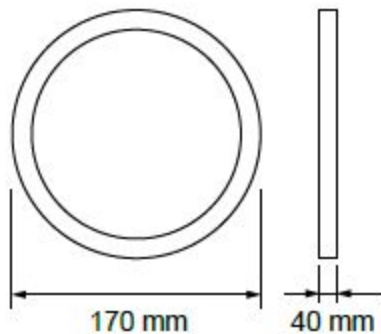

CE

LED PANEL, ROUND

Product №	Voltage	Power	Colour temperature	Luminous flux	Cat. №
LPRS1801227	220 V-240 V AC	12 W	2700 K	900 lm	03032
LPRS1801242	220 V-240 V AC	12 W	4200 K	900 lm	03033

* DRIVER INCLUDED