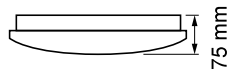

LED CEILING LAMP, ROUND

Powder coating steel sheet
Diffuser: PVC

Product Nº	Voltage	Power	Colour temperature	Luminous flux	Cat. Nº
SPL1227	220 V-240 V AC	12 W	2700 K	800 lm	11112
SPL1240	220 V-240 V AC	12 W	4000 K	800 lm	11100

- **VOLTAGE**: 240V / 220V
- **FREQUENCY**: 50/60Hz
- **BEAM ANGLE**: 120°
- **IP RATE**: IP20
- **CRI**: Ra ≥ 80
- **LED TYPE**: SMD
- **ON/OFF**: x 15 000
- **ON/OFF**: <0.2 sec.
- **ON/OFF**: INSTANT