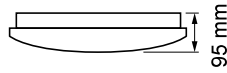

DECORATIVE LED CEILING LAMP, ROUND

Powder coating steel sheet
Diffuser: PVC

Product Nº	Voltage	Power	Colour temperature	Luminous flux	Cat. Nº
SPLD1827	220 V-240 V AC	18 W	2700 K	1200 lm	11108
SPLD1840	220 V-240 V AC	18 W	4000 K	1200 lm	11109