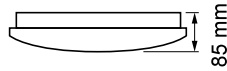

DECORATIVE LED CEILING LAMP, ROUND

Powder coating steel sheet
Diffuser: PVC

Product Nº	Voltage	Power	Colour temperature	Luminous flux	Cat. Nº
SPLD1227	220 V-240 V AC	12 W	2700 K	800 lm	11110
SPLD1240	220 V-240 V AC	12 W	4000 K	800 lm	11111

- **VOLTAGE**: 240V / 220V
- **FREQUENCY**: 50/60Hz
- **BEAM ANGLE**: 120°
- **IP RATE**: IP20
- **CRI**: Ra ≥ 80
- **LED TYPE**: SMD
- **ON/OFF**: x 15 000
- **ON/OFF**: <0.2 sec.
- **ON/OFF**: INSTANT