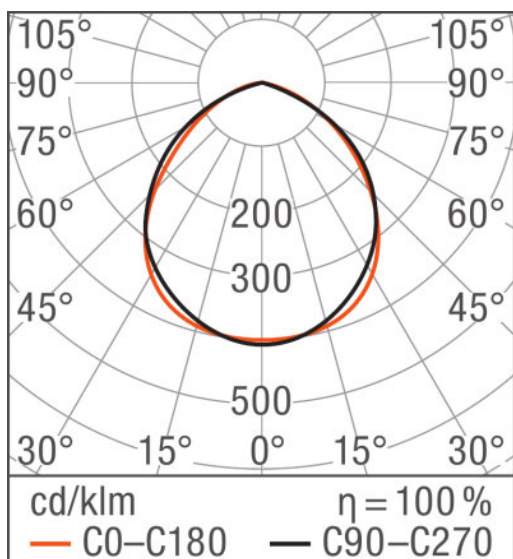

Capabilities

Dimmable	No
Type of connection	Cable, 3-pole
LED module replaceable	Not replaceable

Certificates & standards

Protection class	I
Type of protection	IP65
Standards	CE/CB/TÜV SÜD/EAC/ROHS
Protection class IK (shock resistance)	IK08

Light Distribution

LDC typ polar

LOGISTICAL DATA

Product code	Product description	Packaging unit (Pieces/Unit)	Dimensions (length x width x height)	Volume	Gross weight
4058075001176	FLOODLIGHT LED 150 W 4000 K BK	Shipping carton box 1	378 mm x 323 mm x 172 mm	21.00 dm³	5739.00 g

The mentioned product code describes the smallest quantity unit which can be ordered. One shipping unit can contain one or more single products. When placing an order, for the quantity please enter single or multiples of a shipping unit.

DISCLAIMER