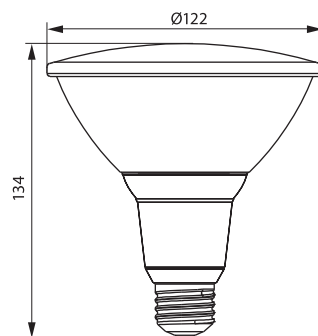

SLV LED PAR38 15W E27

SLV LED PAR38 15W GREEN

SLV LED PAR38 15W RED

IP 44

PIKE 1xPAR38 E27

IP 44

PIKE 2xPAR38 E27

- 230V
- 50/60Hz
- E27
- IP 65
- 25000 [h]
- > 12500x
- 40 [°]
- Ra ≥80
- INITIAL LIGHT < 0.2 SECONDS
- CE