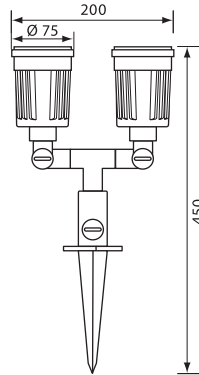

SLV LED PAR38 15W E27

SLV LED PAR38 15W GREEN

SLV LED PAR38 15W RED

IP 44

PIKE 1xPAR38 E27

IP 44

PIKE 2xPAR38 E27

- 230V
- 50/60Hz
- E27
- IP 65
- 25000 [h]
- > 12500x
- 40 [°]
- Ra ≥80
- INITIAL LIGHT < 0.2 SECONDS
- CE