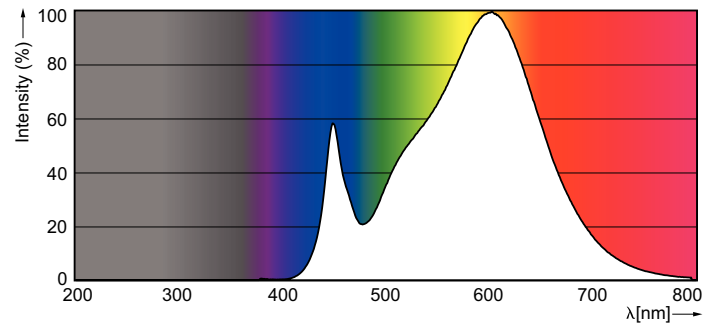

STD 1200 mm 20 W /830 T8 I