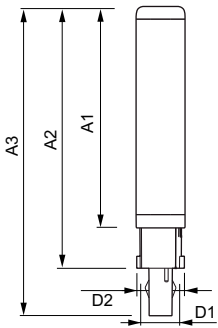

CorePro LED PLC

Energy Consumption kWh/1000 h	9 kWh
Product Data	
Full product code	871869667003300
Order product name	LED PLC 6.5W 830 2P G24d-2
EAN/UPC - Product	8718696670033
Order code	929001201408

Numerator - Quantity Per Pack	1
Numerator - Packs per outer box	10
Material Nr. (12NC)	929001201408
Net Weight (Piece)	0.090 kg

Warnings and Safety

- NOTES: The overall energy efficiency and light distribution of any installation that uses these lamps are determined by the design of the installation.

Dimensional drawing

LEDtube PLC 6.5W G24d-2/830 2P