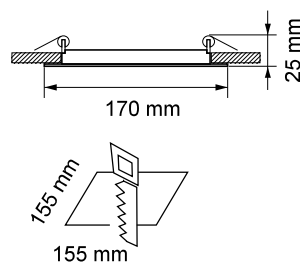

Product Nº	Voltage	Power	Colour temperature	Luminous flux	Cat. Nº
LPS1840	220 V-240 V AC	18 W	4000 K	1700 lm	03104

* DRIVER INCLUDED

LED PANEL WITH BUILT-IN DRIVER, SQUARE

Product Nº	Voltage	Power	Colour temperature	Luminous flux	Cat. Nº
LPS1240	220 V-240 V AC	12 W	4000 K	1050 lm	03105