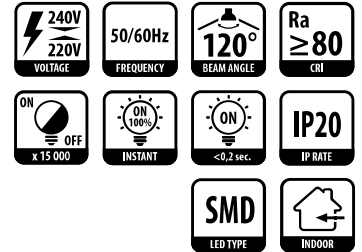

LED PANEL WITH BUILT-IN DRIVER, SQUARE

Product Nº	Voltage	Power	Colour temperature	Luminous flux	Cat. Nº
LPS2440	220 V-240 V AC	24 W	4000 K	1850 lm	03103

* DRIVER INCLUDED

LED PANEL WITH BUILT-IN DRIVER, SQUARE

Product Nº	Voltage	Power	Colour temperature	Luminous flux	Cat. Nº
LPS1840	220 V-240 V AC	18 W	4000 K	1700 lm	03104

* DRIVER INCLUDED

LED PANEL WITH BUILT-IN DRIVER, SQUARE

Product Nº	Voltage	Power	Colour temperature	Luminous flux	Cat. Nº
LPS1240	220 V-240 V AC	12 W	4000 K	1050 lm	03105