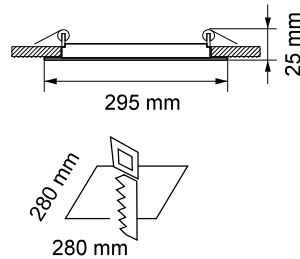

LED PANEL WITH BUILT-IN DRIVER, SQUARE

Product Nº	Voltage	Power	Colour temperature	Luminous flux	Cat. Nº
LPS2440	220 V-240 V AC	24 W	4000 K	1850 lm	03103

* DRIVER INCLUDED

LED PANEL WITH BUILT-IN DRIVER, SQUARE

Product Nº	Voltage	Power	Colour temperature	Luminous flux	Cat. Nº
LPS1840	220 V-240 V AC	18 W	4000 K	1700 lm	03104

* DRIVER INCLUDED

LED PANEL WITH BUILT-IN DRIVER, SQUARE

Product Nº	Voltage	Power	Colour temperature	Luminous flux	Cat. Nº
LPS1240	220 V-240 V AC	12 W	4000 K	1050 lm	03105