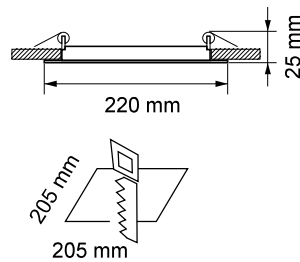

LED PANEL WITH BUILT-IN DRIVER, SQUARE

Product Nº	Voltage	Power	Colour temperature	Luminous flux	Cat. Nº
LPS2440	220 V-240 V AC	24 W	4000 K	1850 lm	03103

* DRIVER INCLUDED

LED PANEL WITH BUILT-IN DRIVER, SQUARE

Product Nº	Voltage	Power	Colour temperature	Luminous flux	Cat. Nº
LPS1840	220 V-240 V AC	18 W	4000 K	1700 lm	03104

* DRIVER INCLUDED

LED PANEL WITH BUILT-IN DRIVER, SQUARE

Product Nº	Voltage	Power	Colour temperature	Luminous flux	Cat. Nº
LPS1240	220 V-240 V AC	12 W	4000 K	1050 lm	03105