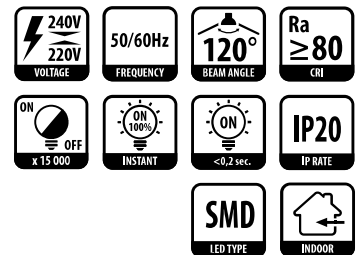

LED PANEL WITH BUILT-IN DRIVER, SQUARE

Product Nº	Voltage	Power	Colour temperature	Luminous flux	Cat. Nº
LPS2440	220 V-240 V AC	24 W	4000 K	1850 lm	03103

* DRIVER INCLUDED

LED PANEL WITH BUILT-IN DRIVER, SQUARE

Product Nº	Voltage	Power	Colour temperature	Luminous flux	Cat. Nº
LPS1840	220 V-240 V AC	18 W	4000 K	1700 lm	03104

* DRIVER INCLUDED

LED PANEL WITH BUILT-IN DRIVER, SQUARE

Product Nº	Voltage	Power	Colour temperature	Luminous flux	Cat. Nº
LPS1240	220 V-240 V AC	12 W	4000 K	1050 lm	03105