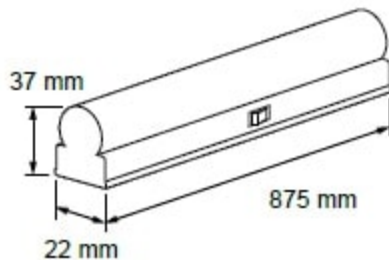

T5 LED FIXTURE, THERMOPLASTIC

Product N°	Voltage	Power	Colour temperature	Luminous flux	Cat. N°
LST51042	220V-240V AC	10W	4200K	870 lm	11303
LST51060	220V-240V AC	10W	6000K	900 lm	11304

*Flickerless