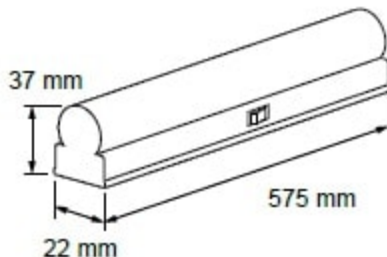

## T5 LED FIXTURE, THERMOPLASTIC

Product №	Voltage	Power	Colour temperature	Luminous flux	Cat. №
LST5742	220 V-240 V AC	7 W	4200 K	630 lm	11305
LST5760	220 V-240 V AC	7 W	6000 K	650 lm	11306

\*Flickerless