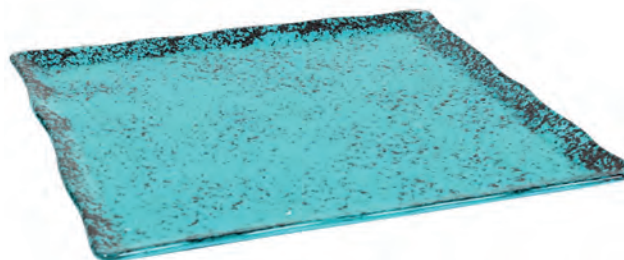

Plato Ming turquesa
Turquoise dish Ming
Plateau Ming turquoise

30x30cm (5mm)
P605026C