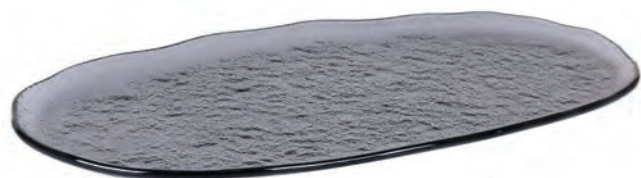

Murano titanio

Bandeja oval negra
Oval black tray
Plateau ovale noir

40x20x1,5cm (5mm)
P605020A

Bandeja oval negra
Oval black tray
Plateau ovale noir

23x16x1,5cm (5mm)
P605021A

Bandeja oval negra
Oval black tray
Plateau ovale noir

24x12x1cm (5mm)
P605022A

Bandeja negra "Etnic"
Black tray "Etnic"
Plateau noir "Etnic"

40x16cm (5mm)
P605017A

Bandeja negra "Etnic"
Black tray "Etnic"
Plateau noir "Etnic"

32x16cm (5mm)
P605018A

Bandeja negra "Etnic"
Black tray "Etnic"
Plateau noir "Etnic"

32x25cm (5mm)
P605019A