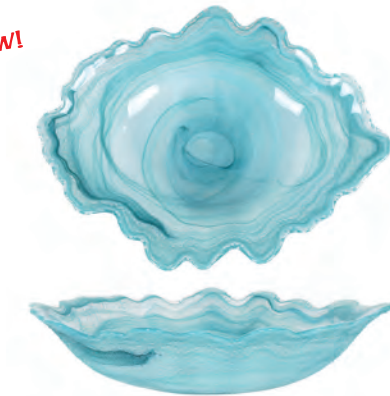

Bandeja
Tray
Plateau

38x30x8cm
P638003

NEW!

NEW!

NEW!

NEW!

NEW!

NEW!