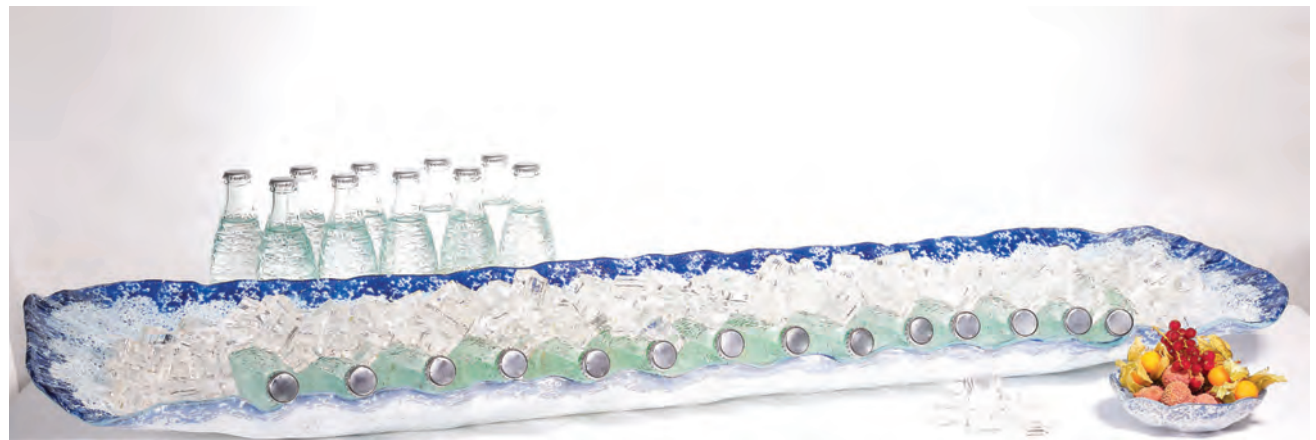

Plato pan cobalto
Cobalt plate for bread
Assiette pain gourmet cobalt

ø15x1cm (5mm)
P605038B

Fuente buffet "Menhir" cobalto
Cobalt buffet source "Menhir"
Source de buffet "Menhir"cobalt

123x40x10cm (8mm)
P605039B