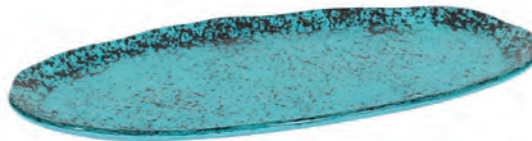

Bandeja oval turquesa
Oval turquoise tray
Plateau ovale turquoise

23x16x1,5cm (5mm)
P605021C