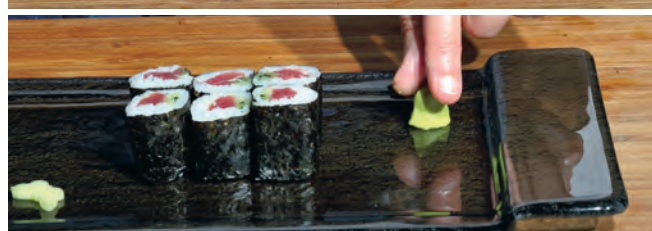

Buffet Murano

Nuria Morell
Chef Restaurante
Nozomi