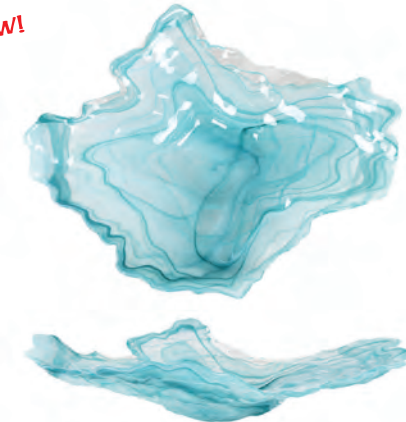

Bandeja
Tray
Plateau

38x30x8cm
P638003

NEW!

NEW!

NEW!

NEW!

NEW!

NEW!