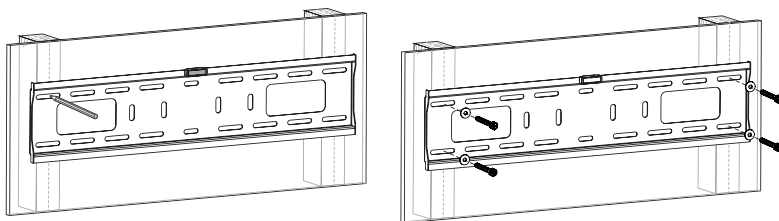

## Low Profile TV Wall Mount for 37"- 70" TV

Art. No.: BP0017

Easy installation and compatible with VESA standard max. 600x400mm.

### Features:

- » Super strong mounting brackets: Solid-reinforced Cold Steel, durable product with maximum capacity of 50kg
- » 25mm Profile from wall
- » Compatible with VESA 200x200mm, 400x200mm, 300x300mm, 400x400mm, 600x400mm
- » Easy to install
- » Fit for 37-70 inch LED LCD plasma TV, PC Monitor screens

Install the wall plate to the wall

Install the wall mount to back of the TV

Apply the TV with wall mount to the wall plate

RoHS  
compliant

\* The specifications and pictures are subject to change without notice.  
\* All trade names referenced are the registered trademark of their respective owners.