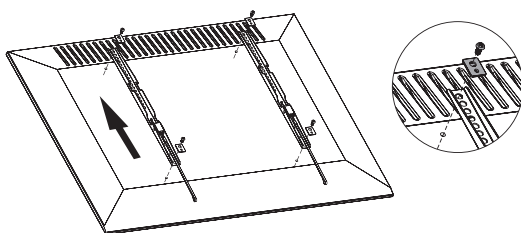

## Low Profile TV Wall Mount for 37"- 70" TV

Art. No.: BP0017

Easy installation and compatible with VESA standard max. 600x400mm.

### Features:

- » Super strong mounting brackets: Solid-reinforced Cold Steel, durable product with maximum capacity of 50kg
- » 25mm Profile from wall
- » Compatible with VESA 200x200mm, 400x200mm, 300x300mm, 400x400mm, 600x400mm
- » Easy to install
- » Fit for 37-70 inch LED LCD plasma TV, PC Monitor screens

Install the wall plate to the wall

Install the wall mount to back of the TV

Apply the TV with wall mount to the wall plate

RoHS  
compliant

\* The specifications and pictures are subject to change without notice.  
\* All trade names referenced are the registered trademark of their respective owners.