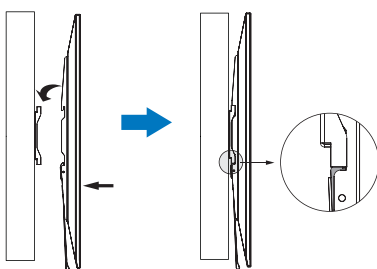

### Features:

- » Super strong mounting brackets: Solid-reinforced Cold Steel, durable product with maximum capacity of 50kg
- » 25mm Profile from wall
- » Compatible with VESA 200x200mm, 400x200mm, 300x300mm, 400x400mm, 600x400mm
- » Easy to install
- » Fit for 37-70 inch LED LCD plasma TV, PC Monitor screens

Install the wall plate to the wall

Install the wall mount to back of the TV

Apply the TV with wall mount to the wall plate

RoHS  
compliant

\* The specifications and pictures are subject to change without notice.  
\* All trade names referenced are the registered trademark of their respective owners.