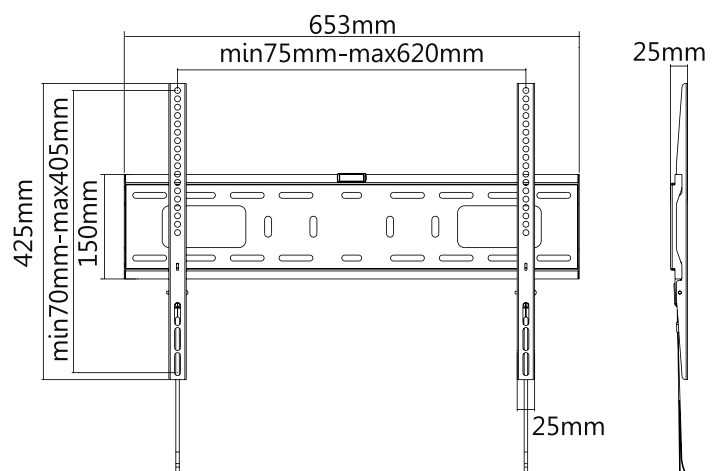

RoHS
compliant

* The specifications and pictures are subject to change without notice.
* All trade names referenced are the registered trademark of their respective owners.

Made in China