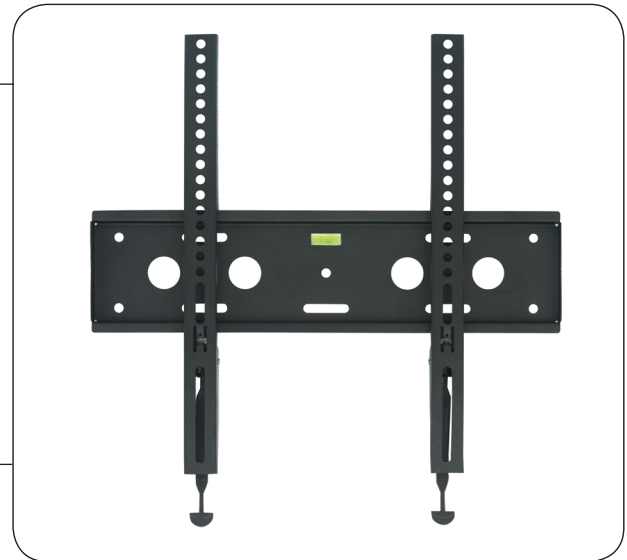

FEATURES

- Universal Vesa compatibility
- Slim profile for minimum distance from the wall
- Spirit Level allows easy and accurate installation
- Max. capacity 25 kg

TECHNICAL

min.
100x100 mm
max.
400x400 mm

37"-46"

25 mm

25 kg

SUPER SLIM FIXED WALL MOUNTS

PRODUCT SPECIFICATION

Dimensions	Weight	Max capacity	Colour	Packaging dimensions	EAN
440x484x25 mm	0,9 kg	25 kg	black silver	490x130x30 mm	5908252968725 5908252968008