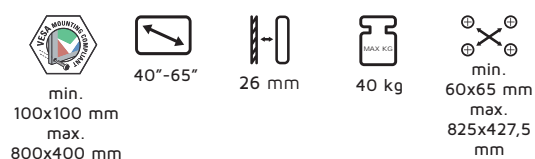

EWB100

PRODUCT SPECIFICATION

Dimensions (HxWxD)	Weight	Max load	Colour
370x495x26 mm	1,2 kg	30 kg	black

26"-40" Fixed Wall Mount

FEATURES

- Universal VESA compatibility
- Slim profile for minimum distance from the wall
- Open frame design for easy wiring and installation access
- Spirit Level allows easy and accurate installation
- Max load 30 kg

TECHNICAL

EWB200

FEATURES

- Universal VESA compatibility
- Slim profile for minimum distance from the wall
- Open frame design for easy wiring and installation access
- Spirit Level allows easy and accurate installation
- Max load 40 kg

TECHNICAL

40"-65" Fixed Wall Mount

PRODUCT SPECIFICATION

Dimensions (HxWxD)	Weight	Max load	Colour
470x850x50 mm	1,7kg	40 kg	black