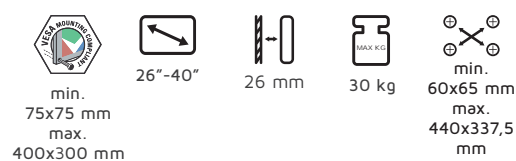

EWB100

PRODUCT SPECIFICATION

Dimensions (HxWxD)	Weight	Max load	Colour
370x495x26 mm	1,2 kg	30 kg	black

26"-40" Fixed Wall Mount

FEATURES

- Universal VESA compatibility
- Slim profile for minimum distance from the wall
- Open frame design for easy wiring and installation access
- Spirit Level allows easy and accurate installation
- Max load 30 kg

TECHNICAL

EWB200

FEATURES

- Universal VESA compatibility
- Slim profile for minimum distance from the wall
- Open frame design for easy wiring and installation access
- Spirit Level allows easy and accurate installation
- Max load 40 kg

TECHNICAL

40"-65" Fixed Wall Mount

PRODUCT SPECIFICATION

Dimensions (HxWxD)	Weight	Max load	Colour
470x850x50 mm	1,7kg	40 kg	black