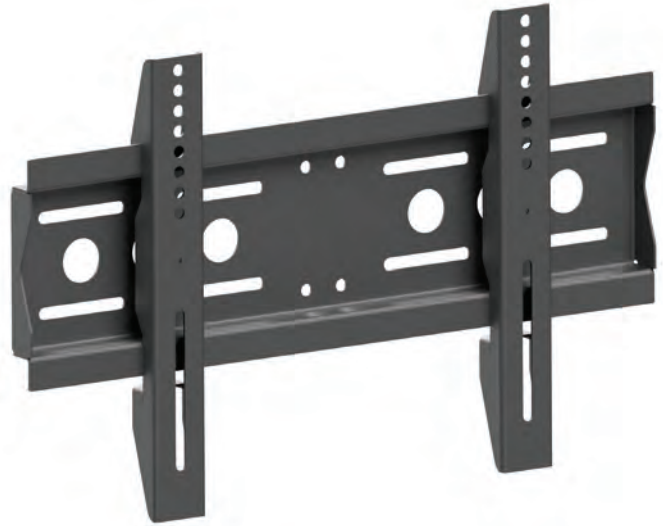

26"-42" Fixed Wall Mount

LWB1

FEATURES

- Universal VESA compatibility
- Heavy duty 3 mm professional gauge steel
- Security bolts to prevent accidental screen movement
- Max load 60 kg

TECHNICAL

 26"-42"
 41 mm
 60 kg
 min. 50x75 mm max. 440x310 mm
 min. 100x100 mm max. 400x300 mm

PRODUCT SPECIFICATION

Dimensions (HxWxD)	Weight	Max load	Colour
340x540x41 mm	2,6 kg	60 kg	black

26"-42" Portrait Wall Mount

LWB3

FEATURES

- Universal VESA compatibility
- Slim profile for minimum distance from the wall
- Open frame design for easy wiring and installation access
- Spirit Level allows easy and accurate installation
- Max load 60 kg