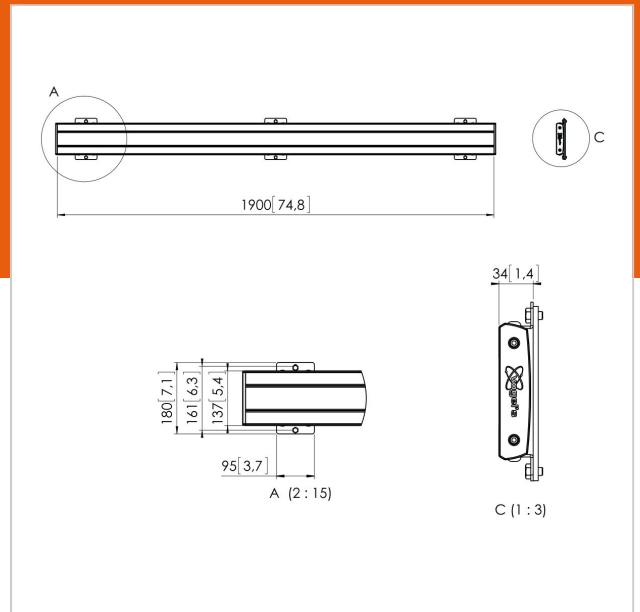

## PFB 3419 Display interface bar black

Article number (SKU)  
Colour

7234190  
Black

### Key Benefits

- Endlessly expandable
- Modular
- Quick and easy installation

The PFB 3419 interface bar is a part of the modular Connect-it system which can be used for ceiling, floor and wall mounting. The PFB 3419 with a length of 1900 mm is ideal for mounting multiple displays. The PFB 3419 can be used in combination with other interface bars of the PFB 34xx series by using the interface bar coupler (PFA 9104). The advantage of the modularity is that you create almost any desirable length without cutting.

## Specifications

Product type number	PFB 3419
Article number (SKU)	7234190
Colour	Black
EAN single box	8712285328749
Width	1915
TÜV certified	Yes
Guarantee	5 years
Max. height of interface (mm)	180
Max. width of interface (mm)	1915
Fischer inside	Yes
Max. depth of interface (mm)	35
Max. horizontal hole pattern (mm)	1850
Max. weight load on pole (kg)	160
Max. weight load on wall (kg)	160
Min. horizontal hole pattern (mm)	100