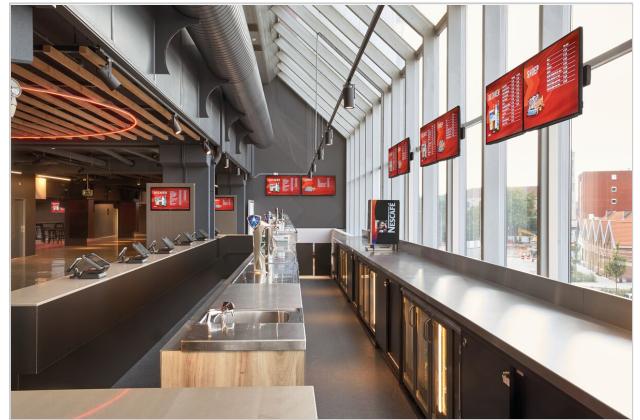

### Key Benefits

- Endlessly expandable
- Modular
- Quick and easy installation

The PFB 3419 interface bar is a part of the modular Connect-it system which can be used for ceiling, floor and wall mounting. The PFB 3419 with a length of 1900 mm is ideal for mounting multiple displays. The PFB 3419 can be used in combination with other interface bars of the PFB 34xx series by using the interface bar coupler (PFA 9104). The advantage of the modularity is that you create almost any desirable length without cutting.