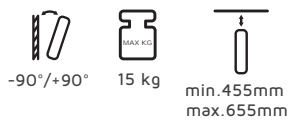

Universal Projector Ceiling Mount (3 fixing points)

PM1

FEATURES

- Universal for all key projectors with multiple fixing points
- Telescopic mount including full height adjustment
- 360° full Horizontal adjustment
- Max weight capacity 15 kg

TECHNICAL

PRODUCT SPECIFICATION

Dimensions (HxWxD)	Weight	Max load	Colour
455x260x260 mm	2,6 kg	15 kg	black white

Universal Projector Ceiling Mount (3 fixing points)

PM3

Universal Projector Ceiling Mount
(3 fixing points)

PRODUCT SPECIFICATION

Dimensions (HxWxD)	Weight	Max load	Colour
250x175x142 mm	2,2 kg	15 kg	black white

FEATURES

- Universal for all key projectors with multiple fixing points
- Telescopic mount including full height adjustment
- 360° full Horizontal adjustment
- Max weight capacity 15 kg