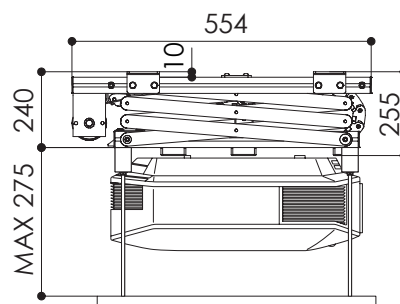

## PPL 2170

Dimensions in mm

Frontal view closed

Side view closed

Side view open

Maximum size fixing points projector

### TECHNICAL SPECIFICATIONS

Power supply	220-230 V, 50 Hz
Maximum consumption	184 W
Dimensions lift closed	575 x 255 x 554 mm (WxHxD)
Dimensions lift opened	575 x 1979 x 554 mm (WxHxD)
Maximum projector dimensions	570 x 600 mm (WxD)
Maximum size fixing points of the projector	380 x 400 mm (WxD)
Maximum weight	30 kg
Cable management system	Included
Universal projector adapter	
Up/down wall switch	