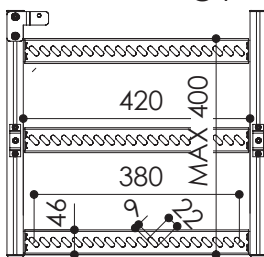

## PPL 2170

Dimensions in mm

Frontal view closed

Side view closed

Side view open

Maximum size fixing points projector

### TECHNICAL SPECIFICATIONS

Power supply	220-230 V, 50 Hz
Maximum consumption	184 W
Dimensions lift closed	575 x 255 x 554 mm (WxHxD)
Dimensions lift opened	575 x 1979 x 554 mm (WxHxD)
Maximum projector dimensions	570 x 600 mm (WxD)
Maximum size fixing points of the projector	380 x 400 mm (WxD)
Maximum weight	30 kg
Cable management system	Included
Universal projector adapter	
Up/down wall switch	