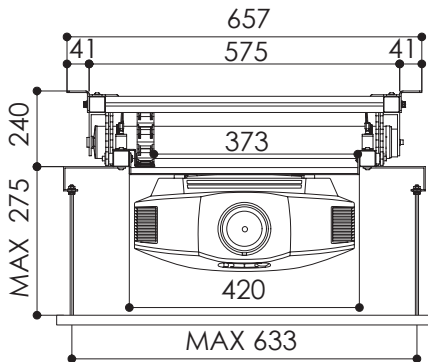

## PPL 2170

Dimensions in mm

Frontal view closed

Side view closed

Side view open

Maximum size fixing points projector

### TECHNICAL SPECIFICATIONS

Power supply	220-230 V, 50 Hz
Maximum consumption	184 W
Dimensions lift closed	575 x 255 x 554 mm (WxHxD)
Dimensions lift opened	575 x 1979 x 554 mm (WxHxD)
Maximum projector dimensions	570 x 600 mm (WxD)
Maximum size fixing points of the projector	380 x 400 mm (WxD)
Maximum weight	30 kg
Cable management system	Included
Universal projector adapter	
Up/down wall switch	