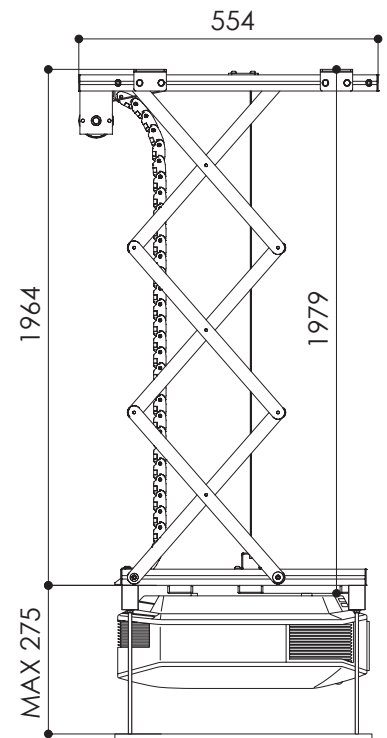

## PPL 2170

Dimensions in mm

Frontal view closed

Side view closed

Side view open

Maximum size fixing points projector

### TECHNICAL SPECIFICATIONS

Power supply	220-230 V, 50 Hz
Maximum consumption	184 W
Dimensions lift closed	575 x 255 x 554 mm (WxHxD)
Dimensions lift opened	575 x 1979 x 554 mm (WxHxD)
Maximum projector dimensions	570 x 600 mm (WxD)
Maximum size fixing points of the projector	380 x 400 mm (WxD)
Maximum weight	30 kg
Cable management system	Included
Universal projector adapter	
Up/down wall switch	