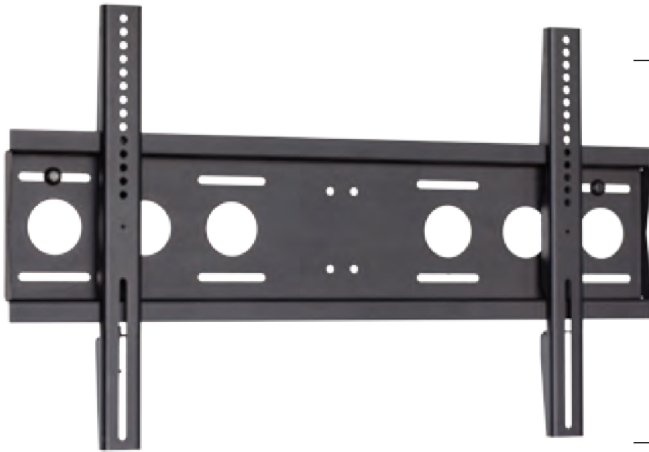

PWB1

42"-60" Fixed Wall Mount

FEATURES

- Universal VESA compatibility
- Heavy duty 3 mm professional gauge steel
- Security bolts to prevent accidental screen movement
- Max load 80 kg

TECHNICAL

min.
100x100 mm
max.
600x400 mm

42"-60"

80 kg

40 mm

min.
50x95 mm
max.
750x460 mm

PRODUCT SPECIFICATION

Dimensions (HxWxD)	Weight	Max load	Colour
500x800x40 mm	4,1 kg	80 kg	black

PWB3

42"-60" Portrait Wall Mount

FEATURES

- Universal VESA compatibility
- Heavy duty 3 mm professional gauge steel
- Security bolts to prevent accidental screen movement
- Max load 80 kg

TECHNICAL

min.
100x100 mm
max.
600x400 mm

40"-60"

45 mm

80 kg

min.
55x100 mm
max.
400x750 mm

PRODUCT SPECIFICATION

Dimensions (HxWxD)	Weight	Max load	Colour
780x458x45 mm	6,5 kg	80 kg	black