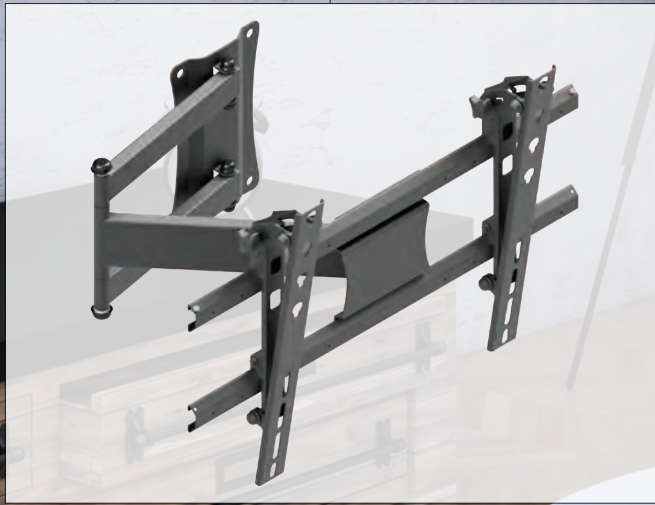

FEATURES

- Universal VESA compatibility
- Adjustable wall extension from 62 to 638 mm
- Slim profile for minimum distance from the wall
- Adjustable Tilt Angle from 0° to 10°
- Security bolts to prevent accidental screen movement

TECHNICAL

min. 200x200 mm
max. 600x400 mm

32"-50"

25 kg

90°/-90°

69-669 mm

0°/+10°

PRODUCT SPECIFICATION

Dimensions (HxWxD)	Weight	Max load	Colour
660x445x62 mm	7 kg	25 kg	black