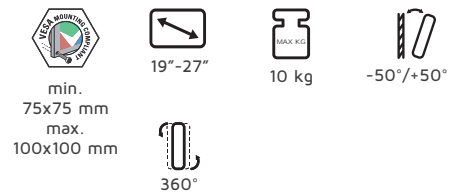

SV04

PRODUCT SPECIFICATION

Dimensions (HxWxD)	Weight	Max load	Colour
500x120x536 mm	3,8 kg	10 kg	black silver

19"-27" LCD Desk Mount

FEATURES

- Adjustable arm length - up to 530 mm
- 360° rotation for portrait or horizontal screen option
- Complete vertical and horizontal adjustability
- Allows dual mounting options: through desk or at the edge of desk with a clamp

TECHNICAL

SV01

FEATURES

- 360° rotation for portrait or horizontal screen option
- Complete vertical and horizontal adjustability
- Allows dual mounting options: through desk or at the edge of desk with a clamp
- Easy and simple installation in just 2 steps

TECHNICAL

19"-27" LCD Desk Mount

PRODUCT SPECIFICATION

Dimensions (HxWxD)	Weight	Max load	Colour
500x120x170 mm	2,8 kg	10 kg	black silver