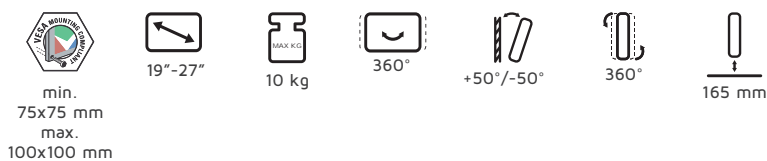

SV04

PRODUCT SPECIFICATION

Dimensions (HxWxD)	Weight	Max load	Colour
500x120x536 mm	3,8 kg	10 kg	black silver

19"-27" LCD Desk Mount

FEATURES

- Adjustable arm length - up to 530 mm
- 360° rotation for portrait or horizontal screen option
- Complete vertical and horizontal adjustability
- Allows dual mounting options: through desk or at the edge of desk with a clamp

TECHNICAL

SV01

FEATURES

- 360° rotation for portrait or horizontal screen option
- Complete vertical and horizontal adjustability
- Allows dual mounting options: through desk or at the edge of desk with a clamp
- Easy and simple installation in just 2 steps

TECHNICAL

19"-27" LCD Desk Mount

PRODUCT SPECIFICATION

Dimensions (HxWxD)	Weight	Max load	Colour
500x120x170 mm	2,8 kg	10 kg	black silver