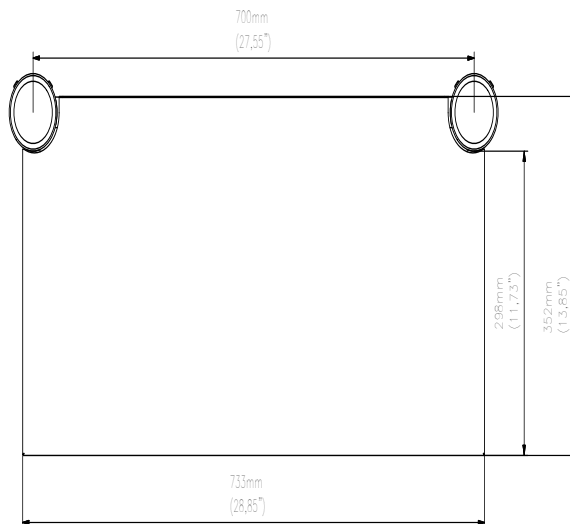

TRSM100 Metal shelf for TR5/TR6 trolleys

Colour	Packaging dimensions
black silver white	650x520x120 mm

TRSM1 Metal shelf for TR14/TR18/TR20

Colour	Packaging dimensions
black	750x320x50 mm

TRSM300 AV shelf for LWB/PWB/TWB Series

Colour	Packaging dimensions
black	350x280x520 mm

TRSM400 Soundbar bracket for LWB/PWB/TWB Series

Colour	Packaging dimensions
black	395x195x3 mm