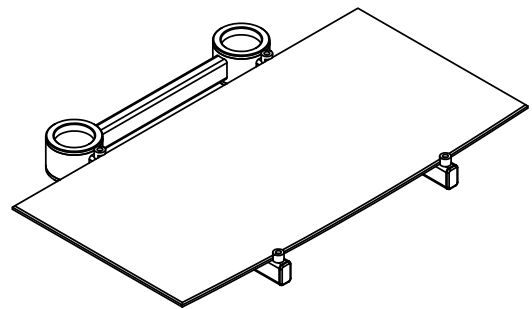

ACCESSORIES

Glass shelf for TR1/TR3 trolleys

TRS1

Colour	Packaging dimensions
black grey	650x520x120 mm

Glass shelf with handle for TR1/TR3 trolleys

TRS2

Colour	Packaging dimensions
black grey	650x520x120 mm

Glass shelf with handle TR5/TR6 trolleys

TRS4

Colour	Packaging dimensions
black grey	650x250x120 mm

TRS1