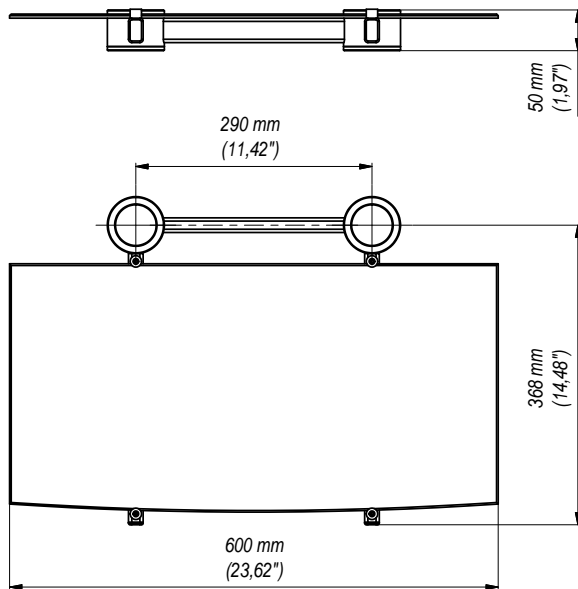

ACCESSORIES

Glass shelf for TR1/TR3 trolleys

TRS1

Colour	Packaging dimensions
black grey	650x520x120 mm

Glass shelf with handle for TR1/TR3 trolleys

TRS2

Colour	Packaging dimensions
black grey	650x520x120 mm

Glass shelf with handle TR5/TR6 trolleys

TRS4

Colour	Packaging dimensions
black grey	650x250x120 mm

TRS1