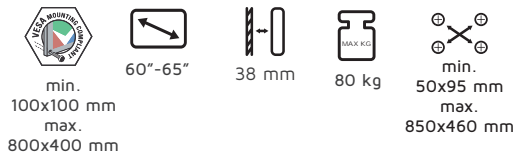

60"-65" Fixed Wall Mount

TWB1

FEATURES

- Universal VESA compatibility
- Heavy duty 3 mm professional gauge steel
- Security bolts to prevent accidental screen movement
- Max load 80 kg

TECHNICAL

PRODUCT SPECIFICATION

Dimensions (HxWxD)	Weight	Max load	Colour
490x900x38 mm	4,6 kg	80 kg	black

65"-75" Portrait Wall Mount

TWB3

PRODUCT SPECIFICATION

Dimensions (HxWxD)	Weight	Max load	Colour
9950x550x45 mm	9,8 kg	80 kg	black

FEATURES

- Universal VESA compatibility
- Heavy duty 3 mm professional gauge steel
- Security bolts to prevent accidental screen movement
- Max load 80 kg

TECHNICAL