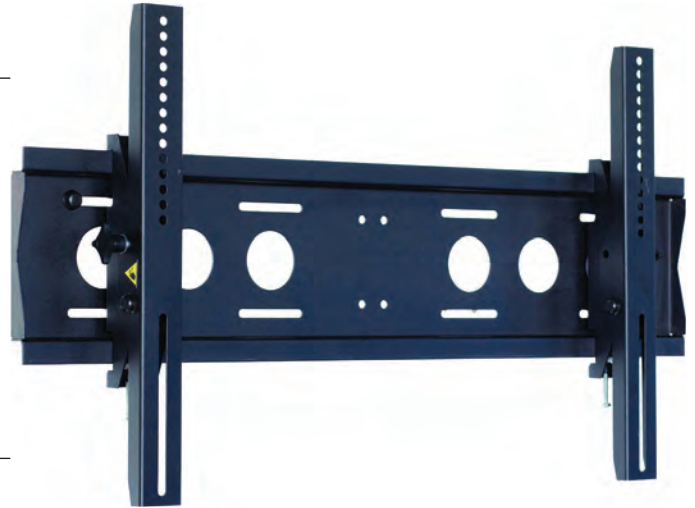

60"-65" Tilt Wall Mount

TWB2

FEATURES

- Universal VESA compatibility
- Security bolts to prevent accidental screen movement
- Adjustable Tilt Angle included from 6° to 11°
- Heavy duty 3 mm professional gauge steel
- Max load 80 kg

TECHNICAL

 60"-75"
 78 mm
 80 kg
 -6°/+11°
 min. 70x95 mm max. 845x460 mm

PRODUCT SPECIFICATION

Dimensions (HxWxD)	Weight	Max load	Colour
500x900x78 mm	6,5 kg	80 kg	black

26"-42" Tilt Wall Mount

LWB2

FEATURES

- Security bolts to prevent accidental screen movement
- Adjustable Tilt Angle included from 6,5° to 12°
- Heavy duty 3 mm professional gauge steel
- Max load 60 kg

TECHNICAL

 26"-42"
 60 kg
 78 mm
 -6°/+12°
 min. 70x65 mm max. 400x300 mm

PRODUCT SPECIFICATION

Dimensions (HxWxD)	Weight	Max load	Colour
340x540x78 mm	3,2 kg	60 kg	black