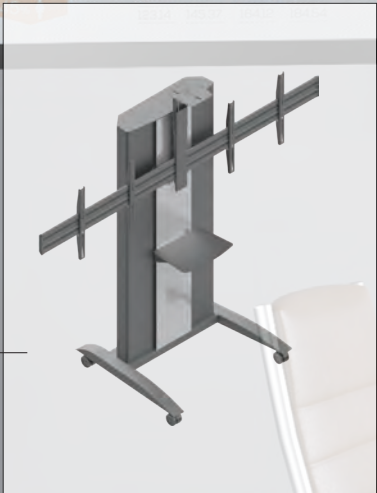

FEATURES

- Fully height adjustable
- Universal VESA interface suitable for all screen types
- Adjustable tilt angle from 0° to 90°
- Professional industrial casters with brake mechanism

TECHNICAL

min.
100x100
max.
600x400
mm

50"-55"

80 kg

PRODUCT SPECIFICATION

Product	Screen size	Max load	VESA	Weight	Colour
VCTX247	40"-47"	80 kg	min. 100x100 mm max 600x400 mm	89 kg	silver black
VCTX255	50"-55"	90 kg	min. 100x100 mm max 600x400 mm	90 kg	silver black