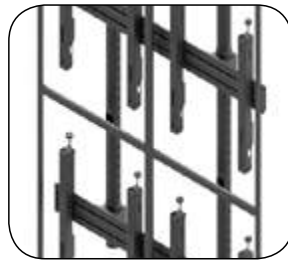

VWCA Portrait Series - Ceiling Video Walls

FEATURES

- Tool-less independent 8-point micro adjustment provides seamless alignment of the displays
- Universal range of VESA mounts and adapter included
- Flexible option of mounting multiple screens
- Fully height adjustable

FEATURES PHOTO

Monitor Configuration	Product	Screen size	Max load	Max VESA	Weight	Dimensions (HxWxD)
	VWCA2247-P	42"-47"	95 kg	min. 100x100 mm max. 600x400 mm	75 kg	2700x1220x370 mm
	VWCA2257-P	50"-57"	90 kg	min. 100x100 mm max. 600x400 mm	80 kg	2700x1420x370 mm
	VWCA3247-P	42"-47"	110 kg	min. 100x100 mm max. 600x400 mm	90 kg	2600x1960x370 mm
	VWCA3257-P	49"-55"	105 kg	min. 100x100 mm max. 600x400 mm	95 kg	2600x2220x370 mm