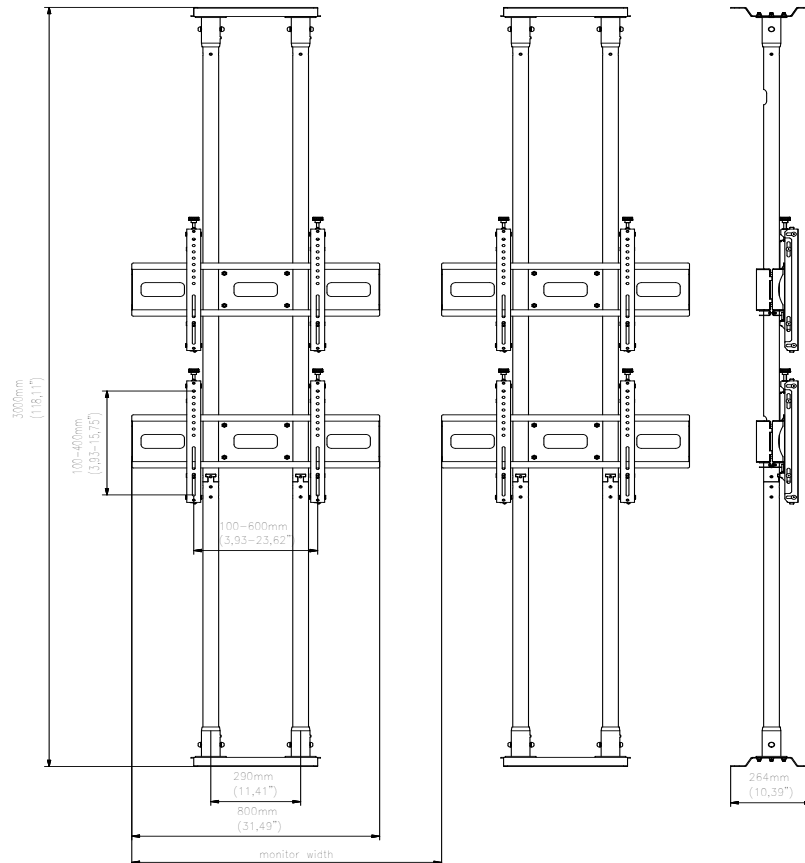

VWFC A2257-L