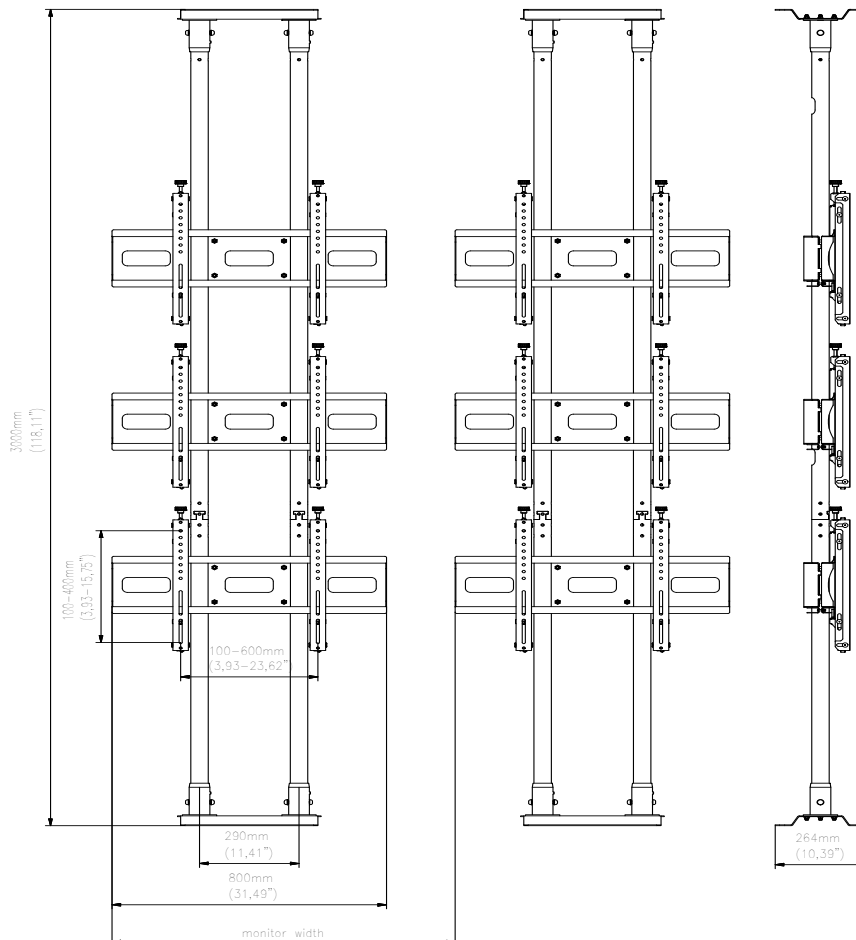

VWFC A2357-L