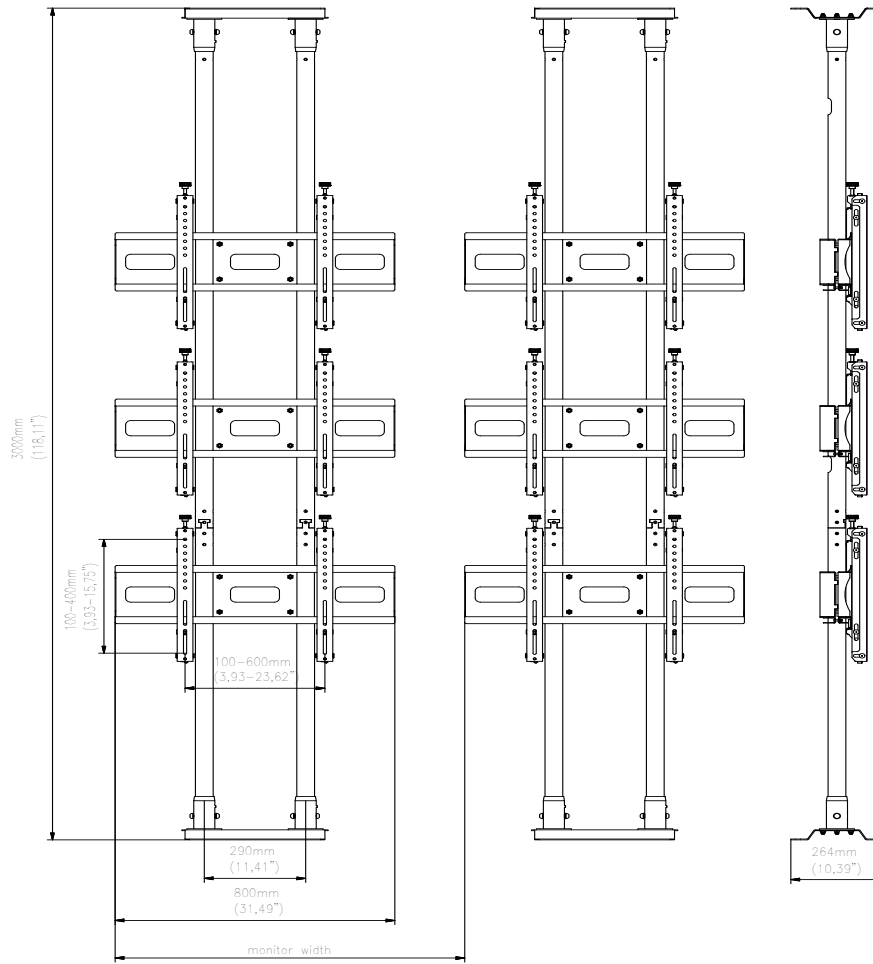

VWFC A2347-L