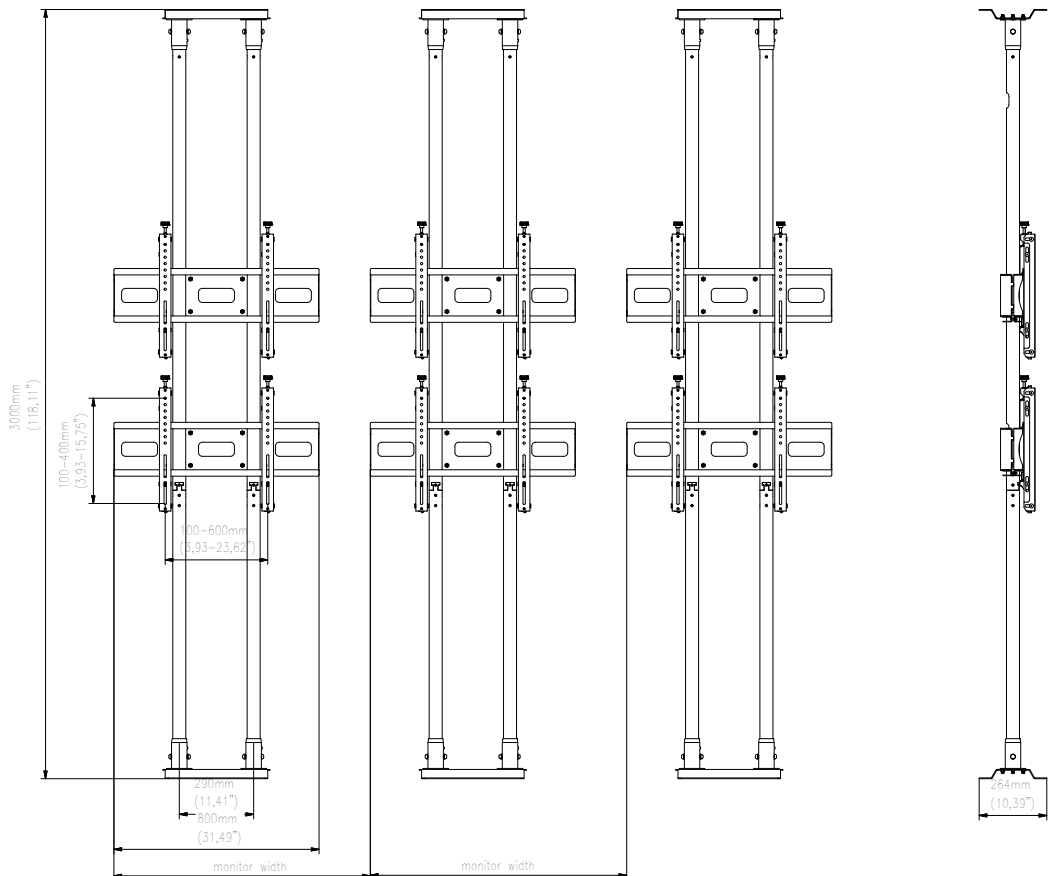

VWFC A3257-L