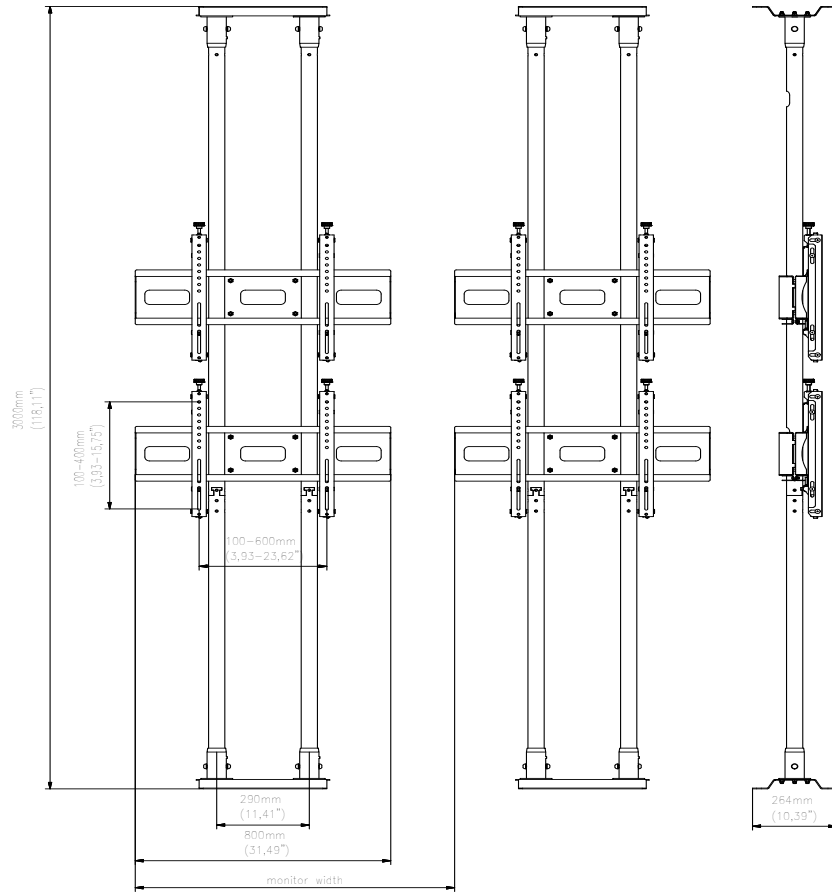

VWFC A2247-L