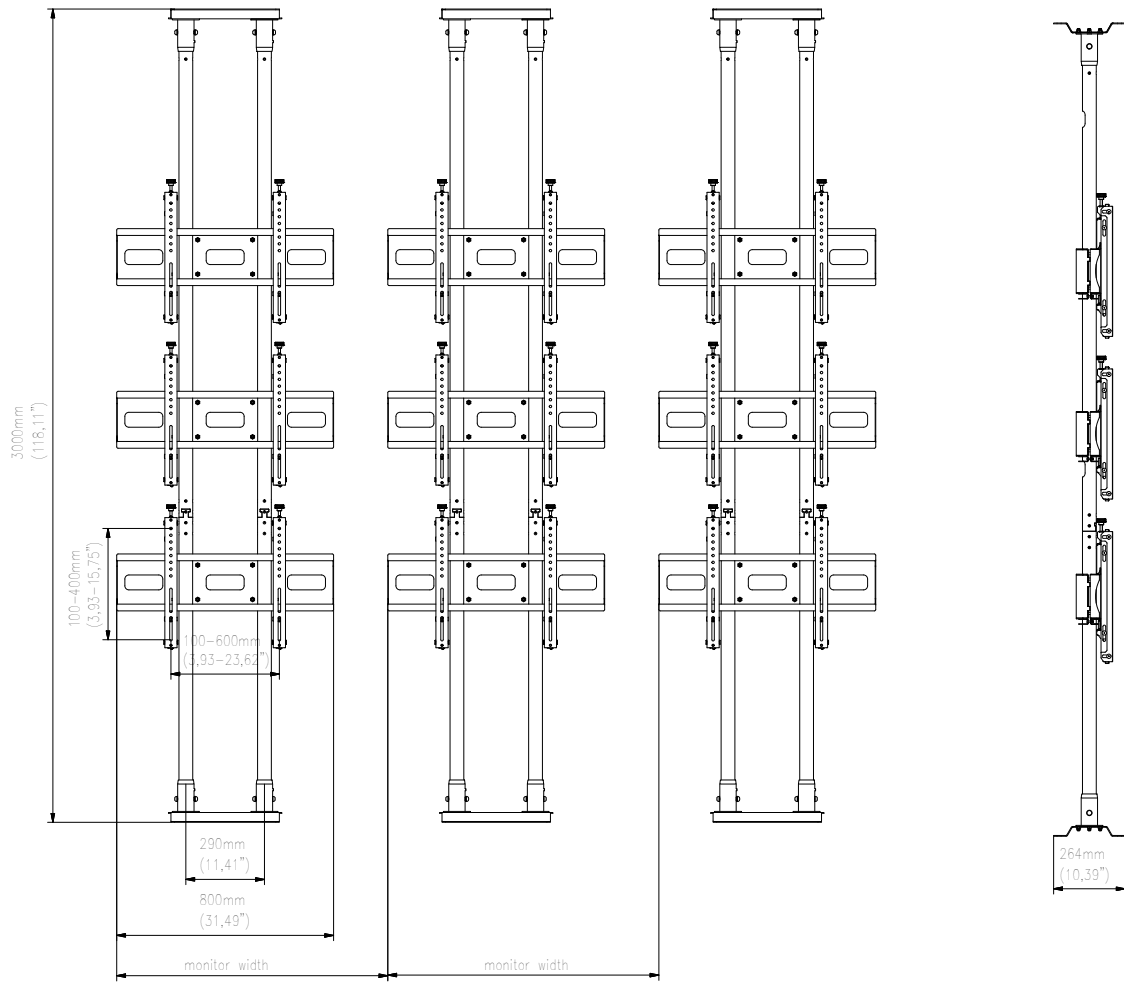

VWFCA3347-L