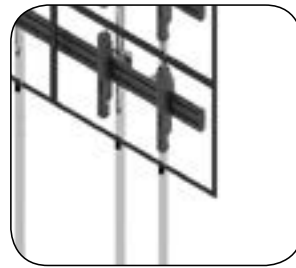

## FEATURES

- Tool-less independent 8-point micro adjustment provides seamless alignment of the displays
- Universal range of VESA mounts and adapter included
- Flexible option of mounting multiple screens with customized height according to customer's requirements

## FEATURES PHOTO

Monitor Configuration	Product	Screen size	Max. capacity	Max. VESA	Weight	Dimensions (HxWxD)
	VWFCA2247-L	42"-47"	220 kg	min. 100x100 mm max. 600x400 mm	85 kg	4000x1960x270 mm
	VWFCA2257-L	50"-57"	210 kg	min. 100x100 mm max. 600x400 mm	90 kg	4000x2220x270 mm
	VWFCA2347-L	42"-47"	220 kg	min. 100x100 mm max. 600x400 mm	100 kg	4000x1960x270 mm
	VWFCA2357-L	50"-57"	210 kg	min. 100x100 mm max. 600x400 mm	105 kg	4000x2220x270 mm
	VWFCA3247-L	42"-47"	210 kg	min. 100x100 mm max. 600x400 mm	125 kg	4000x2930x270 mm
	VWFCA3257-L	50"-57"	330 kg	min. 100x100 mm max. 600x400 mm	130 kg	4000x3320x270 mm
	VWFCA3347-L	42"-47"	330 kg	min. 100x100 mm max. 600x400 mm	150 kg	4000x2930x270 mm
	VWFCA3357-L	50"-57"	310 kg	min. 100x100 mm max. 600x400 mm	150 kg	4000x3320x270 mm