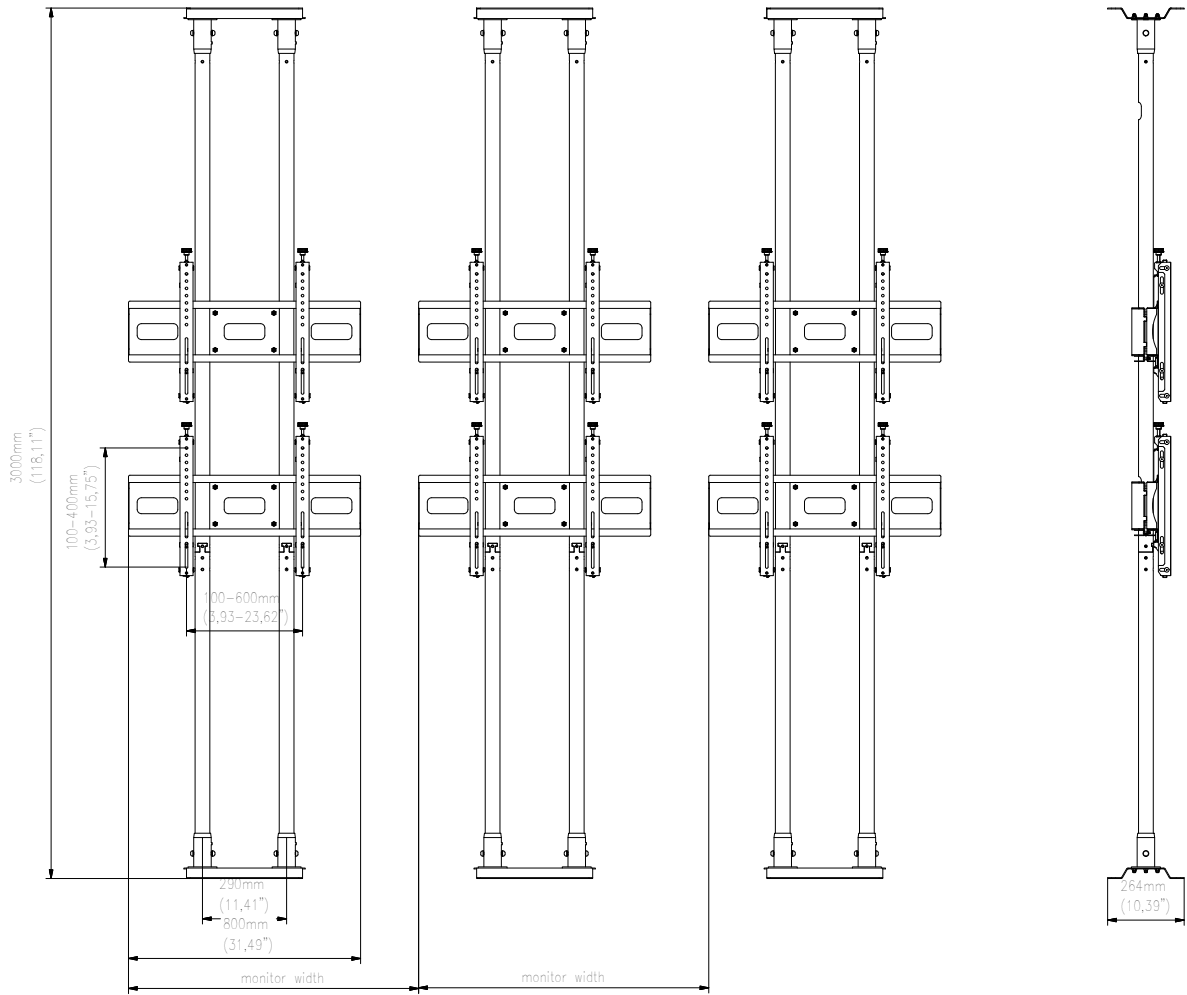

VWFC A3247-L