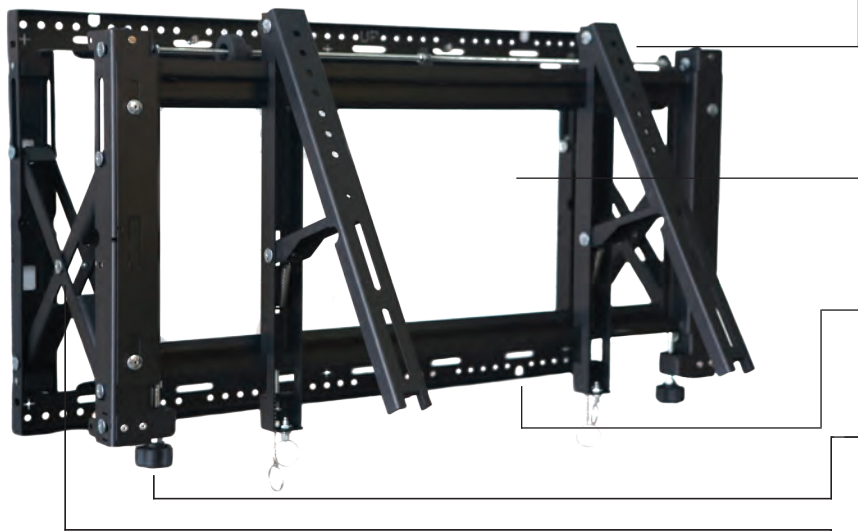

VWFS Landscape Series - Full Service Universal Video Wall

The VWFS Series is purpose designed for easy and fast servicing in video wall installations. The full service mechanism allows extension of the display out of the videowall so access and servicing can be performed quickly and safely. Tool-less micro-adjustment is included for seamless alignment of the displays and precision dedicated spacers eliminate requirement for on-site calculations and measurements.

FEATURES

- Mechanism extension includes upward tilt position with prop stands holding weight of display for easy and safe servicing
- Open Frame design allows full electrical wiring access and Integrated cable management strips make display-to-display cabling simple
- Sequentially drilled wall plate and precision dedicated display spacers eliminate requirement for on-site calculations
- Tool-less independent 8-point micro-adjustment provides seamless alignment of the displays
- Pull-out/prop-open mechanism provides quick and easy access for servicing

tool-less micro-adjustment

security padlock

full service access

FEATURES

ACCESSORIES

Product	Screen size	Max load	Max VESA	Weight	Dimensions (HxWxD)
VWFS65-L	42"-65"	60 kg	600x400 mm	13,5 kg	830x500x80 mm
VWFS95-L	70"-95"	130 kg	800x600 mm	32 kg	1080x670x100 mm