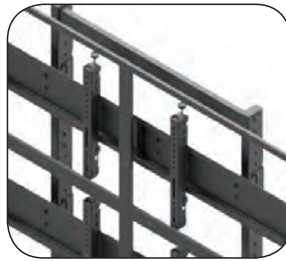

FEATURES

- Tool-less independent 8-point micro adjustment provides seamless alignment of the displays
- Universal range of Vesa mounts and adapter included
- Flexible option of mounting 4 screens
- Fully height adjustable

FEATURES PHOTO

MONITOR CONFIGURATION	PRODUCT	SCREEN SIZE	MAX. CAPACITY	MAX. VESA	WEIGHT	DIMENSIONS	EAN
	VWS2247-L	40-47"	220 kg	100-600 mm	105 kg	2000x1800x370 mm	5908252966592
	VWS2257-L	50-57"	210 kg	100-600 mm	115 kg	2000x2200x370 mm	5908252966615
	VWS2347-L	40-47"	220 kg	100-600 mm	125 kg	2600x1800x370 mm	5908252966714
	VWS2357-L	50-57"	210 kg	100-600 mm	135 kg	2600x2200x370 mm	5908252966738
	VWS3247-L	40-47"	300 kg	100-600 mm	180 kg	2000x2700x370 mm	5908252966783
	VWS3257-L	50-57"	280 kg	100-600 mm	200 kg	2000x3300x370 mm	5908252966790
	VWS3347-L	40-47"	185 kg	100-600 mm	185 kg	2600x2200x370 mm	5908252966653
	VWS3357-L	50-57"	280 kg	100-600 mm	200 kg	2600x3300x370 mm	5908252966684