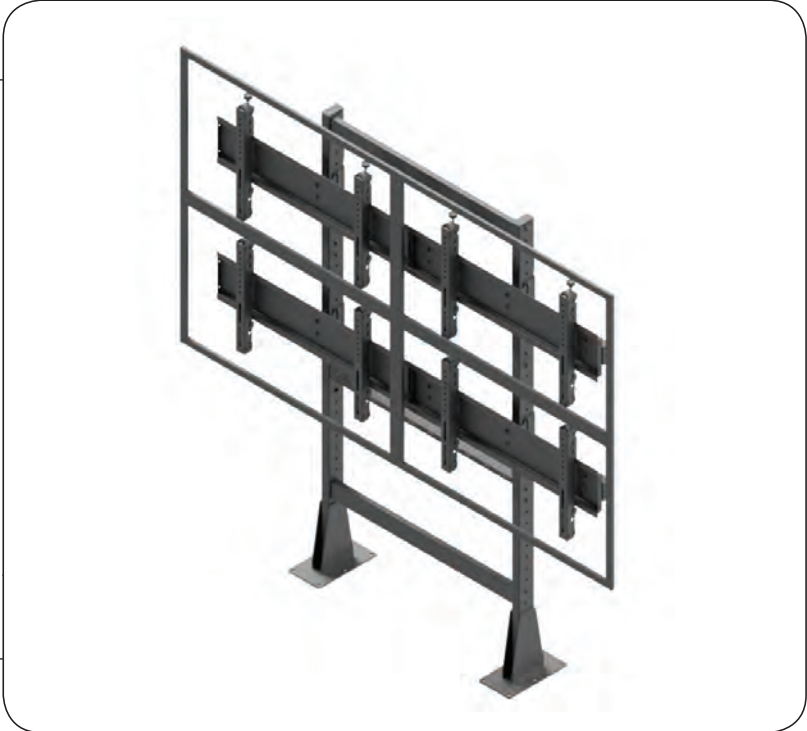

FEATURES

- Tool-less independent 8-point micro adjustment provides seamless alignment of the displays
- Universal range of Vesa mounts and adapter included
- Flexible option of mounting 4 screens
- Fully height adjustable

FEATURES PHOTO

MONITOR CONFIGURATION	PRODUCT	SCREEN SIZE	MAX. CAPACITY	MAX. VESA	WEIGHT	DIMENSIONS	EAN
	VWS2247-L	40-47"	220 kg	100-600 mm	105 kg	2000x1800x370 mm	5908252966592
	VWS2257-L	50-57"	210 kg	100-600 mm	115 kg	2000x2200x370 mm	5908252966615
	VWS2347-L	40-47"	220 kg	100-600 mm	125 kg	2600x1800x370 mm	5908252966714
	VWS2357-L	50-57"	210 kg	100-600 mm	135 kg	2600x2200x370 mm	5908252966738
	VWS3247-L	40-47"	300 kg	100-600 mm	180 kg	2000x2700x370 mm	5908252966783
	VWS3257-L	50-57"	280 kg	100-600 mm	200 kg	2000x3300x370 mm	5908252966790
	VWS3347-L	40-47"	185 kg	100-600 mm	185 kg	2600x2200x370 mm	5908252966653
	VWS3357-L	50-57"	280 kg	100-600 mm	200 kg	2600x3300x370 mm	5908252966684