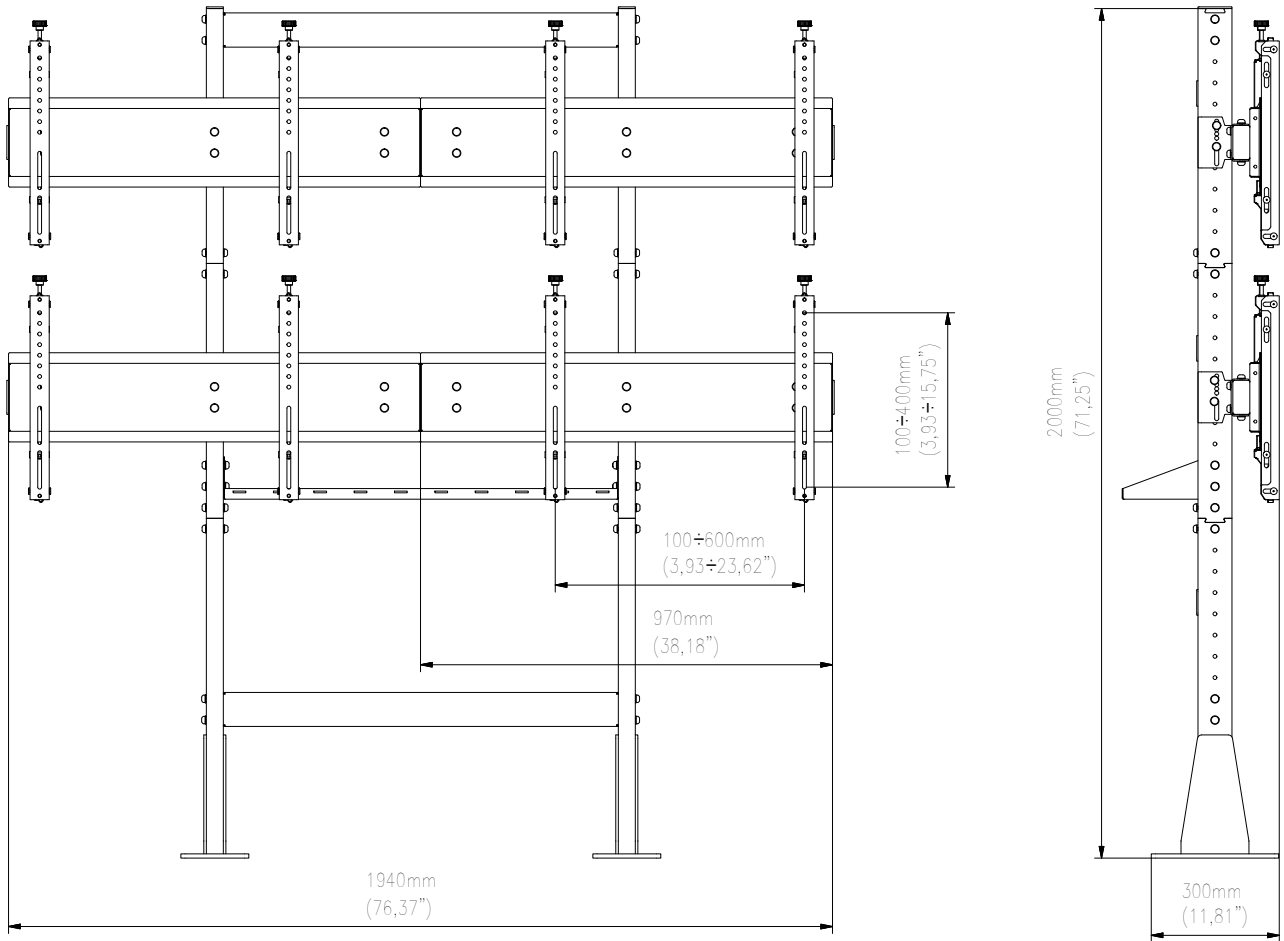

FEATURES

- Tool-less independent 8-point micro adjustment provides seamless alignment of the displays
- Universal range of Vesa mounts and adapter included
- Flexible option of mounting 4 screens
- Fully height adjustable

FEATURES PHOTO

MONITOR CONFIGURATION	PRODUCT	SCREEN SIZE	MAX. CAPACITY	MAX. VESA	WEIGHT	DIMENSIONS	EAN
	VWS2247-L	40-47"	220 kg	100-600 mm	105 kg	2000x1800x370 mm	5908252966592
	VWS2257-L	50-57"	210 kg	100-600 mm	115 kg	2000x2200x370 mm	5908252966615
	VWS2347-L	40-47"	220 kg	100-600 mm	125 kg	2600x1800x370 mm	5908252966714
	VWS2357-L	50-57"	210 kg	100-600 mm	135 kg	2600x2200x370 mm	5908252966738
	VWS3247-L	40-47"	300 kg	100-600 mm	180 kg	2000x2700x370 mm	5908252966783
	VWS3257-L	50-57"	280 kg	100-600 mm	200 kg	2000x3300x370 mm	5908252966790
	VWS3347-L	40-47"	185 kg	100-600 mm	185 kg	2600x2200x370 mm	5908252966653
	VWS3357-L	50-57"	280 kg	100-600 mm	200 kg	2600x3300x370 mm	5908252966684

VWS2247-L

VWS2257-L

VWS2347-L

VWS2357-L

VWS3247-L

VWS3257-L

VWSJ 347-L

VW° JJ57-L