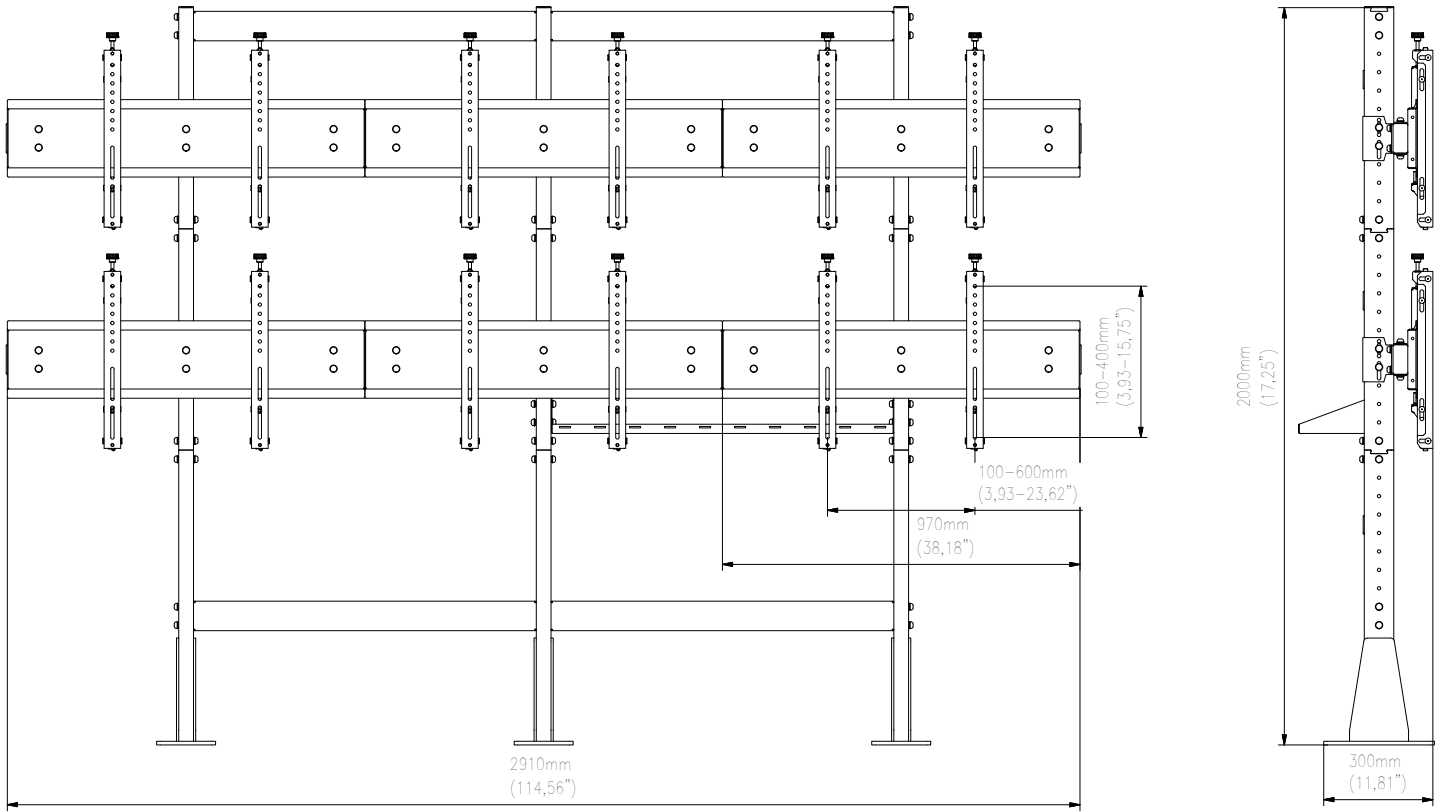

FEATURES

- Tool-less independent 8-point micro adjustment provides seamless alignment of the displays
- Universal range of Vesa mounts and adapter included
- Flexible option of mounting 4 screens
- Fully height adjustable

FEATURES PHOTO

MONITOR CONFIGURATION	PRODUCT	SCREEN SIZE	MAX. CAPACITY	MAX. VESA	WEIGHT	DIMENSIONS	EAN
	VWS2247-L	40-47"	220 kg	100-600 mm	105 kg	2000x1800x370 mm	5908252966592
	VWS2257-L	50-57"	210 kg	100-600 mm	115 kg	2000x2200x370 mm	5908252966615
	VWS2347-L	40-47"	220 kg	100-600 mm	125 kg	2600x1800x370 mm	5908252966714
	VWS2357-L	50-57"	210 kg	100-600 mm	135 kg	2600x2200x370 mm	5908252966738
	VWS3247-L	40-47"	300 kg	100-600 mm	180 kg	2000x2700x370 mm	5908252966783
	VWS3257-L	50-57"	280 kg	100-600 mm	200 kg	2000x3300x370 mm	5908252966790
	VWS3347-L	40-47"	185 kg	100-600 mm	185 kg	2600x2200x370 mm	5908252966653
	VWS3357-L	50-57"	280 kg	100-600 mm	200 kg	2600x3300x370 mm	5908252966684

VWS2247-L

VWS2257-L

VWS2347-L

VWS2357-L

VWS3247-L

VWS3257-L

VWSJ 347-L

VW° JJ57-L