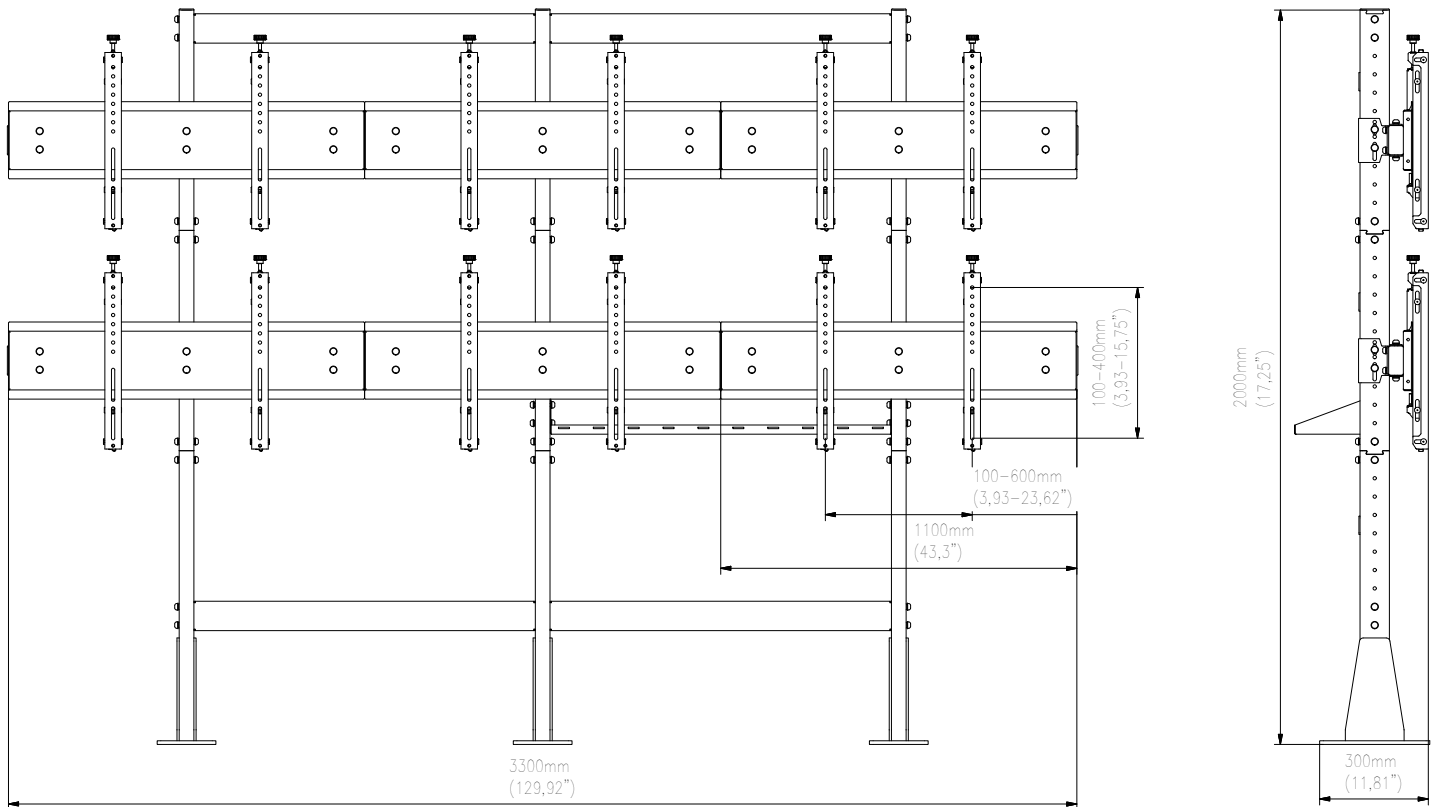

FEATURES

- Tool-less independent 8-point micro adjustment provides seamless alignment of the displays
- Universal range of Vesa mounts and adapter included
- Flexible option of mounting 4 screens
- Fully height adjustable

FEATURES PHOTO

MONITOR CONFIGURATION	PRODUCT	SCREEN SIZE	MAX. CAPACITY	MAX. VESA	WEIGHT	DIMENSIONS	EAN
	VWS2247-L	40-47"	220 kg	100-600 mm	105 kg	2000x1800x370 mm	5908252966592
	VWS2257-L	50-57"	210 kg	100-600 mm	115 kg	2000x2200x370 mm	5908252966615
	VWS2347-L	40-47"	220 kg	100-600 mm	125 kg	2600x1800x370 mm	5908252966714
	VWS2357-L	50-57"	210 kg	100-600 mm	135 kg	2600x2200x370 mm	5908252966738
	VWS3247-L	40-47"	300 kg	100-600 mm	180 kg	2000x2700x370 mm	5908252966783
	VWS3257-L	50-57"	280 kg	100-600 mm	200 kg	2000x3300x370 mm	5908252966790
	VWS3347-L	40-47"	185 kg	100-600 mm	185 kg	2600x2200x370 mm	5908252966653
	VWS3357-L	50-57"	280 kg	100-600 mm	200 kg	2600x3300x370 mm	5908252966684

VWS2247-L

VWS2257-L

VWS2347-L

VWS2357-L

VWS3247-L

VWS3257-L

VWSJ 347-L

VW° JJ57-L