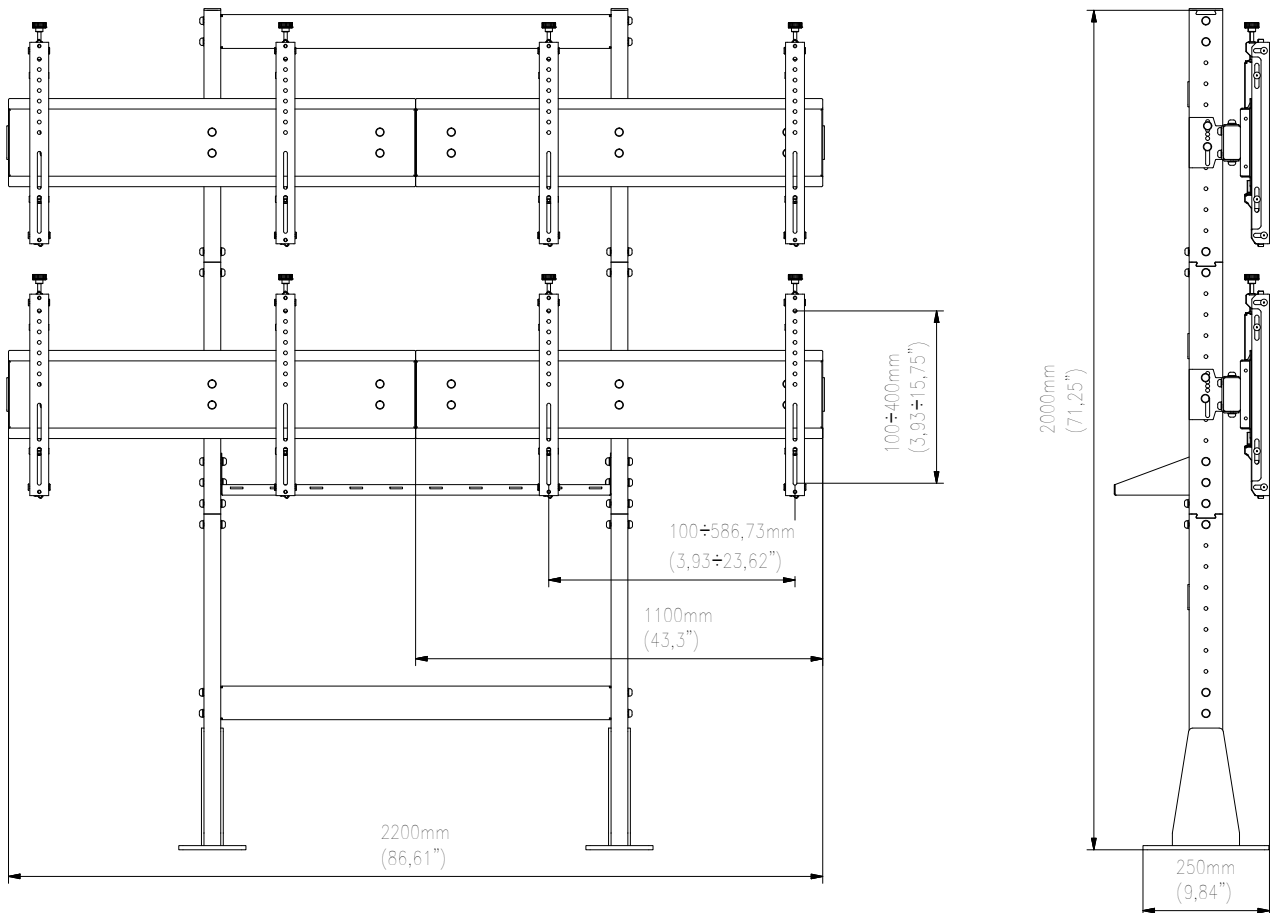

FEATURES

- Tool-less independent 8-point micro adjustment provides seamless alignment of the displays
- Universal range of Vesa mounts and adapter included
- Flexible option of mounting 4 screens
- Fully height adjustable

FEATURES PHOTO

MONITOR CONFIGURATION	PRODUCT	SCREEN SIZE	MAX. CAPACITY	MAX. VESA	WEIGHT	DIMENSIONS	EAN
	VWS2247-L	40-47"	220 kg	100-600 mm	105 kg	2000x1800x370 mm	5908252966592
	VWS2257-L	50-57"	210 kg	100-600 mm	115 kg	2000x2200x370 mm	5908252966615
	VWS2347-L	40-47"	220 kg	100-600 mm	125 kg	2600x1800x370 mm	5908252966714
	VWS2357-L	50-57"	210 kg	100-600 mm	135 kg	2600x2200x370 mm	5908252966738
	VWS3247-L	40-47"	300 kg	100-600 mm	180 kg	2000x2700x370 mm	5908252966783
	VWS3257-L	50-57"	280 kg	100-600 mm	200 kg	2000x3300x370 mm	5908252966790
	VWS3347-L	40-47"	185 kg	100-600 mm	185 kg	2600x2200x370 mm	5908252966653
	VWS3357-L	50-57"	280 kg	100-600 mm	200 kg	2600x3300x370 mm	5908252966684

VWS2247-L

VWS2257-L

VWS2347-L

VWS2357-L

VWS3247-L

VWS3257-L

VWSJ 347-L

VW° JJ57-L