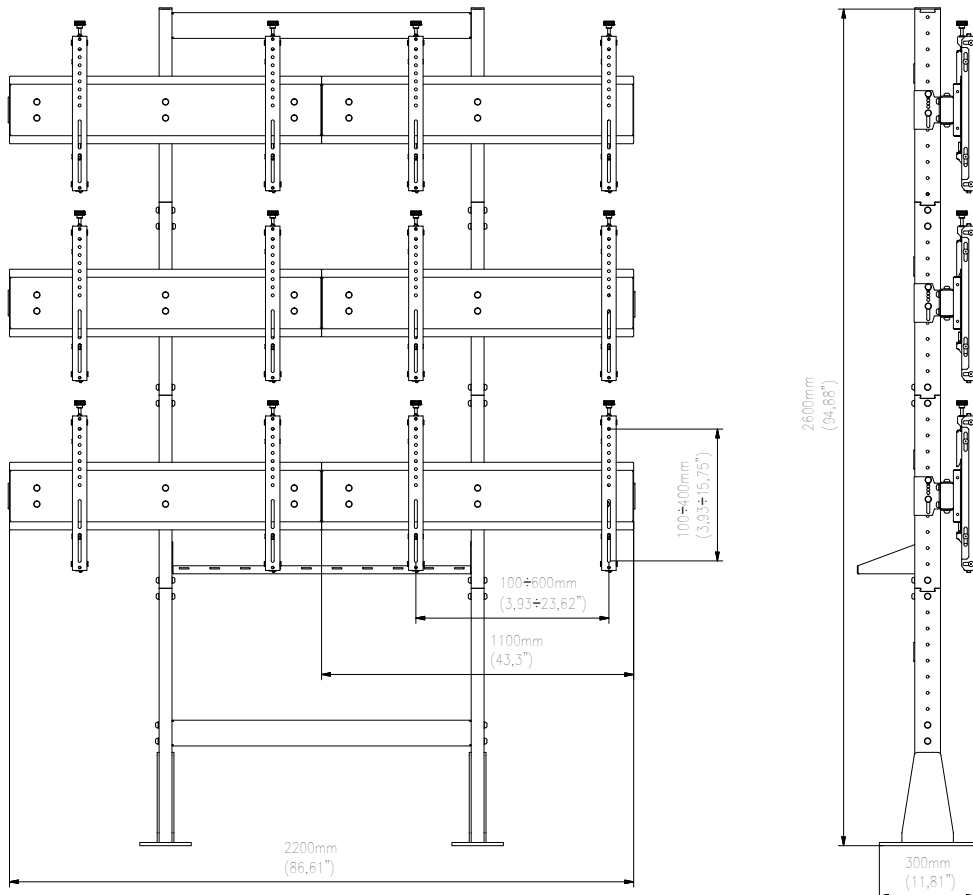

FEATURES

- Tool-less independent 8-point micro adjustment provides seamless alignment of the displays
- Universal range of Vesa mounts and adapter included
- Flexible option of mounting 4 screens
- Fully height adjustable

FEATURES PHOTO

MONITOR CONFIGURATION	PRODUCT	SCREEN SIZE	MAX. CAPACITY	MAX. VESA	WEIGHT	DIMENSIONS	EAN
	VWS2247-L	40-47"	220 kg	100-600 mm	105 kg	2000x1800x370 mm	5908252966592
	VWS2257-L	50-57"	210 kg	100-600 mm	115 kg	2000x2200x370 mm	5908252966615
	VWS2347-L	40-47"	220 kg	100-600 mm	125 kg	2600x1800x370 mm	5908252966714
	VWS2357-L	50-57"	210 kg	100-600 mm	135 kg	2600x2200x370 mm	5908252966738
	VWS3247-L	40-47"	300 kg	100-600 mm	180 kg	2000x2700x370 mm	5908252966783
	VWS3257-L	50-57"	280 kg	100-600 mm	200 kg	2000x3300x370 mm	5908252966790
	VWS3347-L	40-47"	185 kg	100-600 mm	185 kg	2600x2200x370 mm	5908252966653
	VWS3357-L	50-57"	280 kg	100-600 mm	200 kg	2600x3300x370 mm	5908252966684

VWS2247-L

VWS2257-L

VWS2347-L

VWS2357-L

VWS3247-L

VWS3257-L

VWSJ 347-L

VW° JJ57-L