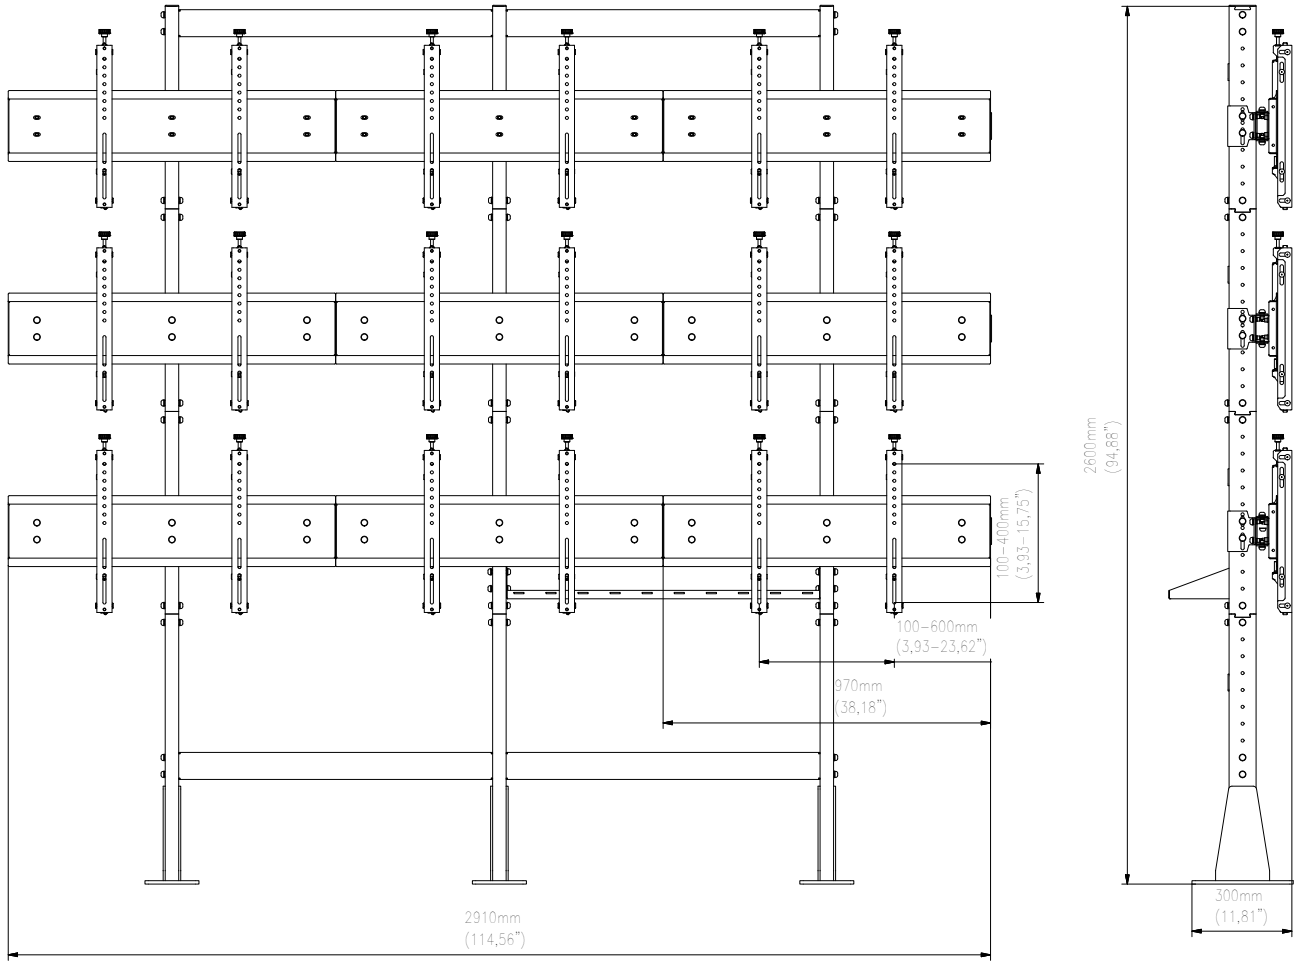

FEATURES

- Tool-less independent 8-point micro adjustment provides seamless alignment of the displays
- Universal range of Vesa mounts and adapter included
- Flexible option of mounting 4 screens
- Fully height adjustable

FEATURES PHOTO

MONITOR CONFIGURATION	PRODUCT	SCREEN SIZE	MAX. CAPACITY	MAX. VESA	WEIGHT	DIMENSIONS	EAN
	VWS2247-L	40-47"	220 kg	100-600 mm	105 kg	2000x1800x370 mm	5908252966592
	VWS2257-L	50-57"	210 kg	100-600 mm	115 kg	2000x2200x370 mm	5908252966615
	VWS2347-L	40-47"	220 kg	100-600 mm	125 kg	2600x1800x370 mm	5908252966714
	VWS2357-L	50-57"	210 kg	100-600 mm	135 kg	2600x2200x370 mm	5908252966738
	VWS3247-L	40-47"	300 kg	100-600 mm	180 kg	2000x2700x370 mm	5908252966783
	VWS3257-L	50-57"	280 kg	100-600 mm	200 kg	2000x3300x370 mm	5908252966790
	VWS3347-L	40-47"	185 kg	100-600 mm	185 kg	2600x2200x370 mm	5908252966653
	VWS3357-L	50-57"	280 kg	100-600 mm	200 kg	2600x3300x370 mm	5908252966684

VWS2247-L

VWS2257-L

VWS2347-L

VWS2357-L

VWS3247-L

VWS3257-L

VWSJ 347-L

VW° JJ57-L