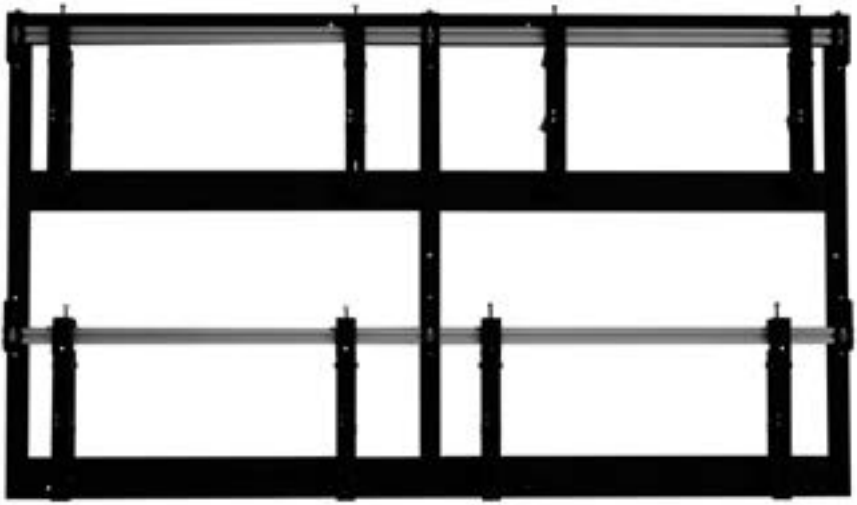

The VWW2255POP-L is purpose designed for easy and fast servicing of recessed video wall installations. The simple one touch „pop out“ mechanism allows full extension of the display out of the videowall so access and servicing can be performed quickly and safely.

FEATURES

- Tool-less independent 8-point micro-adjustment provides seamless alignment of the displays.
- Pull-out/prop-open mechanism provides quick and easy access for servicing.
- Open Frame design allows full electrical wiring access and integrated cable management strips make display-to-display cabling simple.
- Adjustable VESA mounting patterns from 100x100 up to 600x400.

FEATURES

50"-55"

min.
100x100 mm
max.
600x400 mm

200 kg

min.
100x100
max.
400x600
mm

PRODUCT SPECIFICATION

PACKAGE SPECIFICATION

Dimensions (HxWxD)	Weight	Max capacity	Colors
2100x1210x100 mm	52 kg	200 kg	black

Dimensions	Weight	Package
2150x1300x150 mm	14 kg	brown box

TECHNICAL