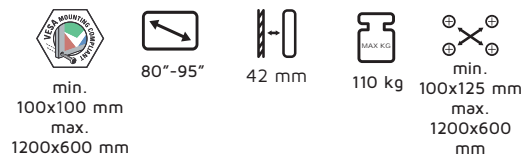

## XWB1

## 80"-95" Fixed Wall Mount

### PRODUCT SPECIFICATION

Dimensions (HxWxD)	Weight	Max load	Colour
640x1260x42 mm	9 kg	110 kg	black

### PRODUCT SPECIFICATION

Dimensions (HxWxD)	Weight	Max load	Colour
1245x600x42 mm	9 kg	80 kg	black