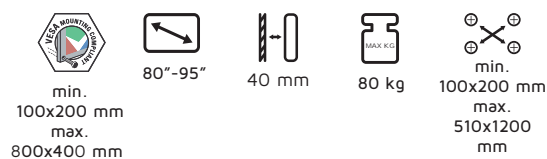

### PRODUCT SPECIFICATION

Dimensions (HxWxD)	Weight	Max load	Colour
640x1260x42 mm	9 kg	110 kg	black

### PRODUCT SPECIFICATION

Dimensions (HxWxD)	Weight	Max load	Colour
1245x600x42 mm	9 kg	80 kg	black