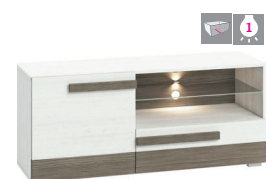

BODY / FRONT:
snow pine

INSET / HANDLE:
MDF new grey

27
f 202 □ 163 □ 65

28
f 202 □ 183 □ 65

01
f 202 □ 92 □ 65

03
f 202 □ 55 □ 42

02
f 202 □ 55 □ 42

04
f 202 □ 55 □ 42

05
f 140 □ 92 □ 42

14
f 23 □ 138 □ 21

15
f 23 □ 92 □ 21

09
f 55 □ 165 □ 42

10
f 55 □ 128 □ 42

06
f 96 □ 165 □ 42

07
f 96 □ 138 □ 42

08
f 96 □ 86 □ 42

11
f 78 □ 119 □ 55

13
f 56 □ 67 □ 67

12
f 56 □ 114 □ 67

3301
f 76 □ 101/141/181 □ 89

ST 14002
f 76 □ 140/180 □ 82

Increased loading capacity of the drawer owing to the special bottom strengthening.

Backlighting of glass shelves at an additional extra charge. The number in the pictogram indicates the number of recommended LEDs. More informations - page 151.