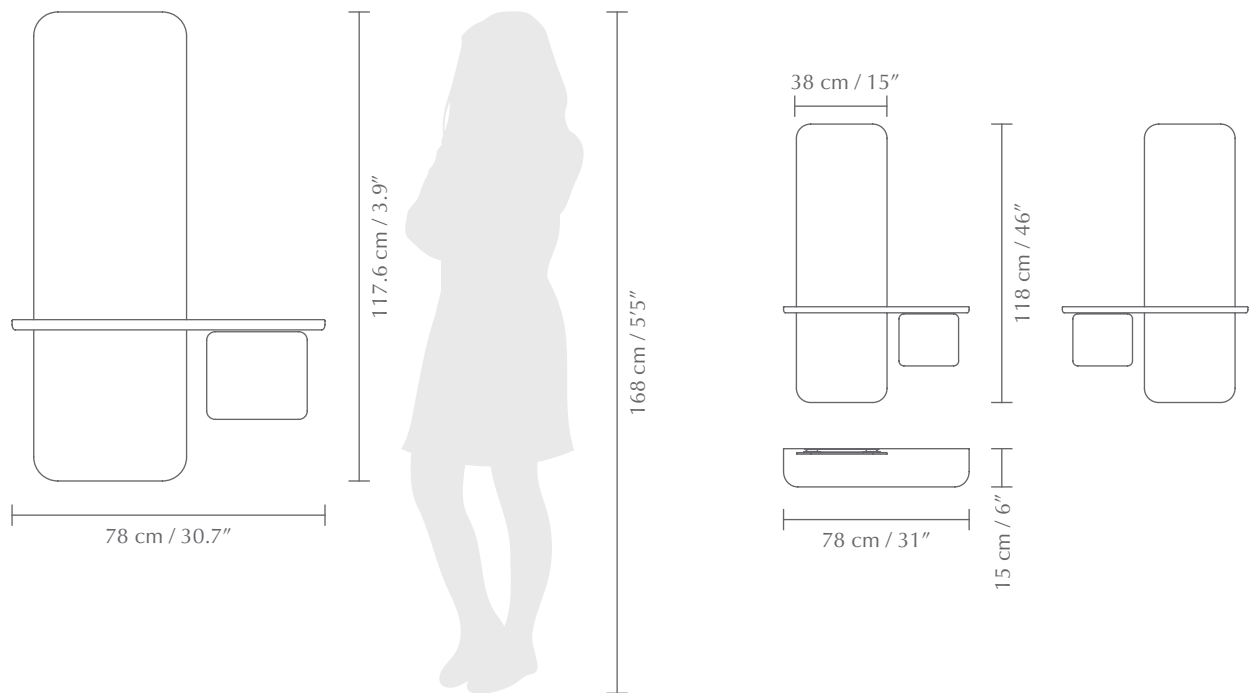

UMAGE

The specifications and dimensions are subject to change without notice. Document date: 19-05-2020 | info@umage.com | www.umage.com
Kongens Nytorv 15, DK-1050 Copenhagen K | +45 31 39 31 31 (tel) & 185 Wythe Ave 2FL, Brooklyn, NY 11249 | +1 646-790-7171 (tel)