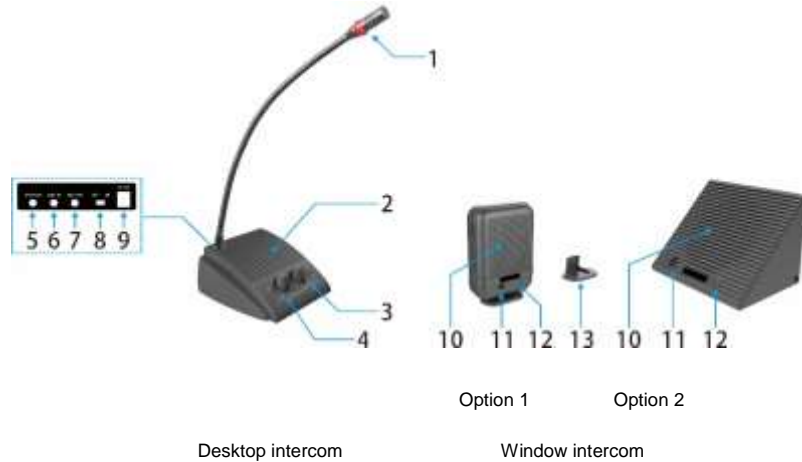

## Function Diagram

1. Electret condenser cardioid microphone; Indicator light on active microphone: when microphone is active, indicator light switches on
2. Monitor speaker of desktop intercom, to monitoring the sound from windows microphone.
3. Volume knob and on/off switch of monitor speaker for desktop intercom (with indicator).
4. Volume knob and on/off switch of monitor speaker for windows intercom (with indicator).
5. SPEAKER: Connection for window intercom, 3.5 mm stereo jack
6. LINE IN: 3.5 mm jack for reproduction through window intercom
7. REC OUT: 1 REC, 3.5 mm stereo jack
8. Power on/off switch
9. POWER INPUT DC12V
10. Monitor speaker of window intercom, to monitoring the sound from desktop microphone.
11. Microphone of window intercom
12. Call: Press this key to give call indicator to desktop intercom.
13. Bracket for window intercom (Option 1)