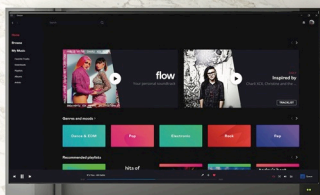

Bathroom

Soo nice to have music
in the bathroom 🎵 😊