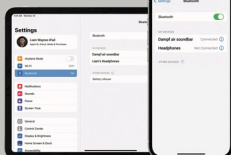

## Features Dampf® air™

Automatic switching between TV audio and Bluetooth audio

HDMI ARC

AUX input [ 3.5mm jack cable ]

Power Indicator

Volume limitation

Bluetooth 5.0

Secured pairing with unique NAME/PIN code or Dampf Proximity Pairing™

Touchless design - all control via guest's smart device

Very easy installation: desk-stand, wall-mount or TV mount

Anti-theft lock

Optional: TV VESA mount / bracket

Living

We didn't even use our own bluetooth box. The music system was really nice." 😊