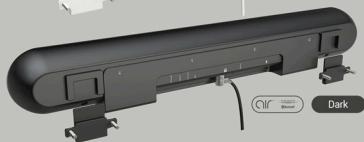

## Features Dampf® air™

Automatic switching between TV audio and Bluetooth audio

HDMI ARC

AUX input [ 3.5mm jack cable ]

Power Indicator

Volume limitation

Bluetooth 5.0

Secured pairing with unique NAME/PIN code or Dampf Proximity Pairing™

Touchless design - all control via guest's smart device

Very easy installation: desk-stand, wall-mount or TV mount

Anti-theft lock

Optional: TV VESA mount / bracket

Living

We didn't even use our own bluetooth box. The music system was really nice." 😊